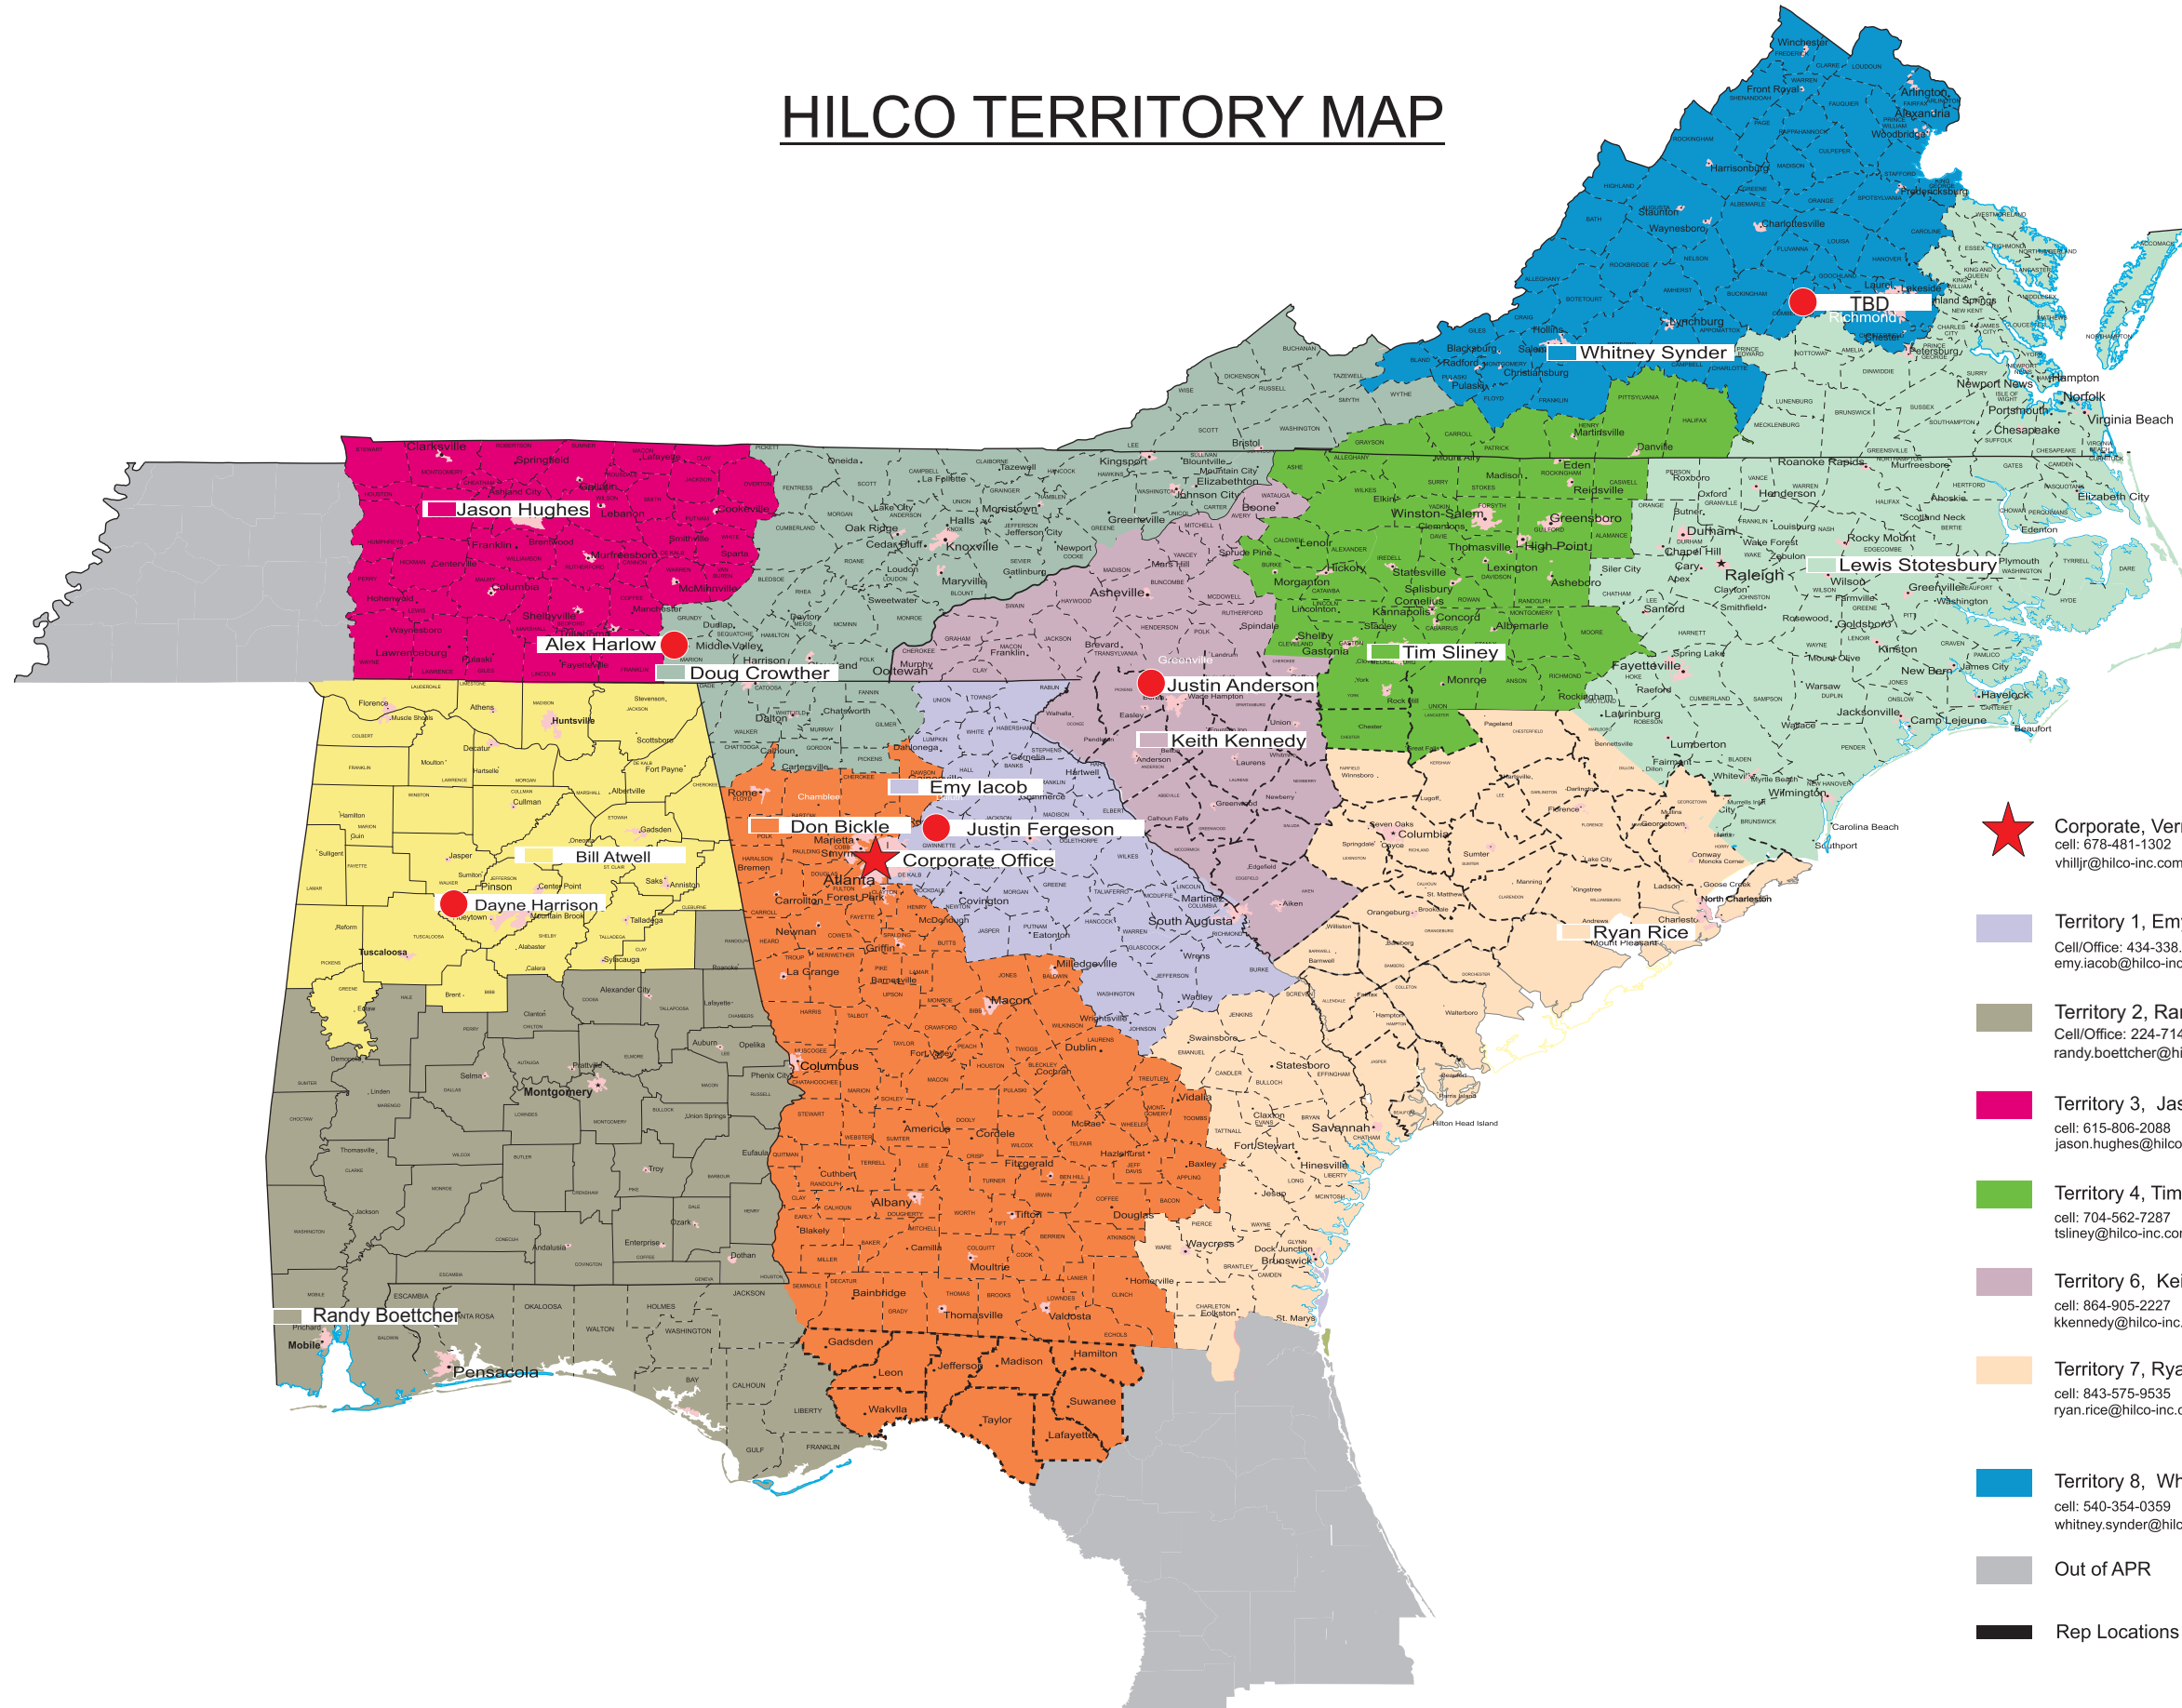

HILCO TERRITORY MAP

-  Corporate, Vern Hill Jr.
cell: 678-481-1302
vhilljr@hilco-inc.com
-  Territory 1, Emy Iacob
Cell/Office: 434-338-9634
emy.iacob@hilco-inc.com
-  Territory 2, Randy Boettcher
Cell/Office: 224-714-8655
randy.boettcher@hilco-inc.com
-  Territory 3, Jason Hughes
cell: 615-806-2088
jason.hughes@hilco-inc.com
-  Territory 4, Tim Sliney
cell: 704-562-7287
tsliney@hilco-inc.com
-  Territory 6, Keith Kennedy
cell: 864-905-2227
kkennedy@hilco-inc.com
-  Territory 7, Ryan Rice
cell: 843-575-9535
ryan.rice@hilco-inc.com
-  Territory 8, Whitney Synder
cell: 540-354-0359
whitney.synder@hilco-inc.com
-  Out of APR
-  Rep Locations
-  Territory 11, Bill Atwell
cell: 334-618-2145
batwell@hilco-inc.com
-  Territory 12, Doug Crowther
cell: 423-595-1784
dcrowther@hilco-inc.com
-  Territory 14, Lewis Stotesbury
cell: 252-524-3982
lstotesbury@hilco-inc.com
-  Territory 16, Don Bickle
cell: 678-491-6407
don.bickle@hilco-inc.com
-  Application Engineer
-  Alex Harlow
Cell/Office: 423-883-4907
alex.harlow@hilco-inc.com
-  Application Engineer
-  Justin Anderson
Cell/Office: 864-985-9005
justin.anderson@hilco-inc.com
-  Sr. Application Engineer
-  Dayne Harrison
Cell/Office: 205-601-2557
dayne.harrison@hilco-inc.com
-  Application Engineer
-  Justin Fergeson
Cell: 256-484-7110
justin.ferguson@hilco-inc.com
-  Application Engineer
-  TBD