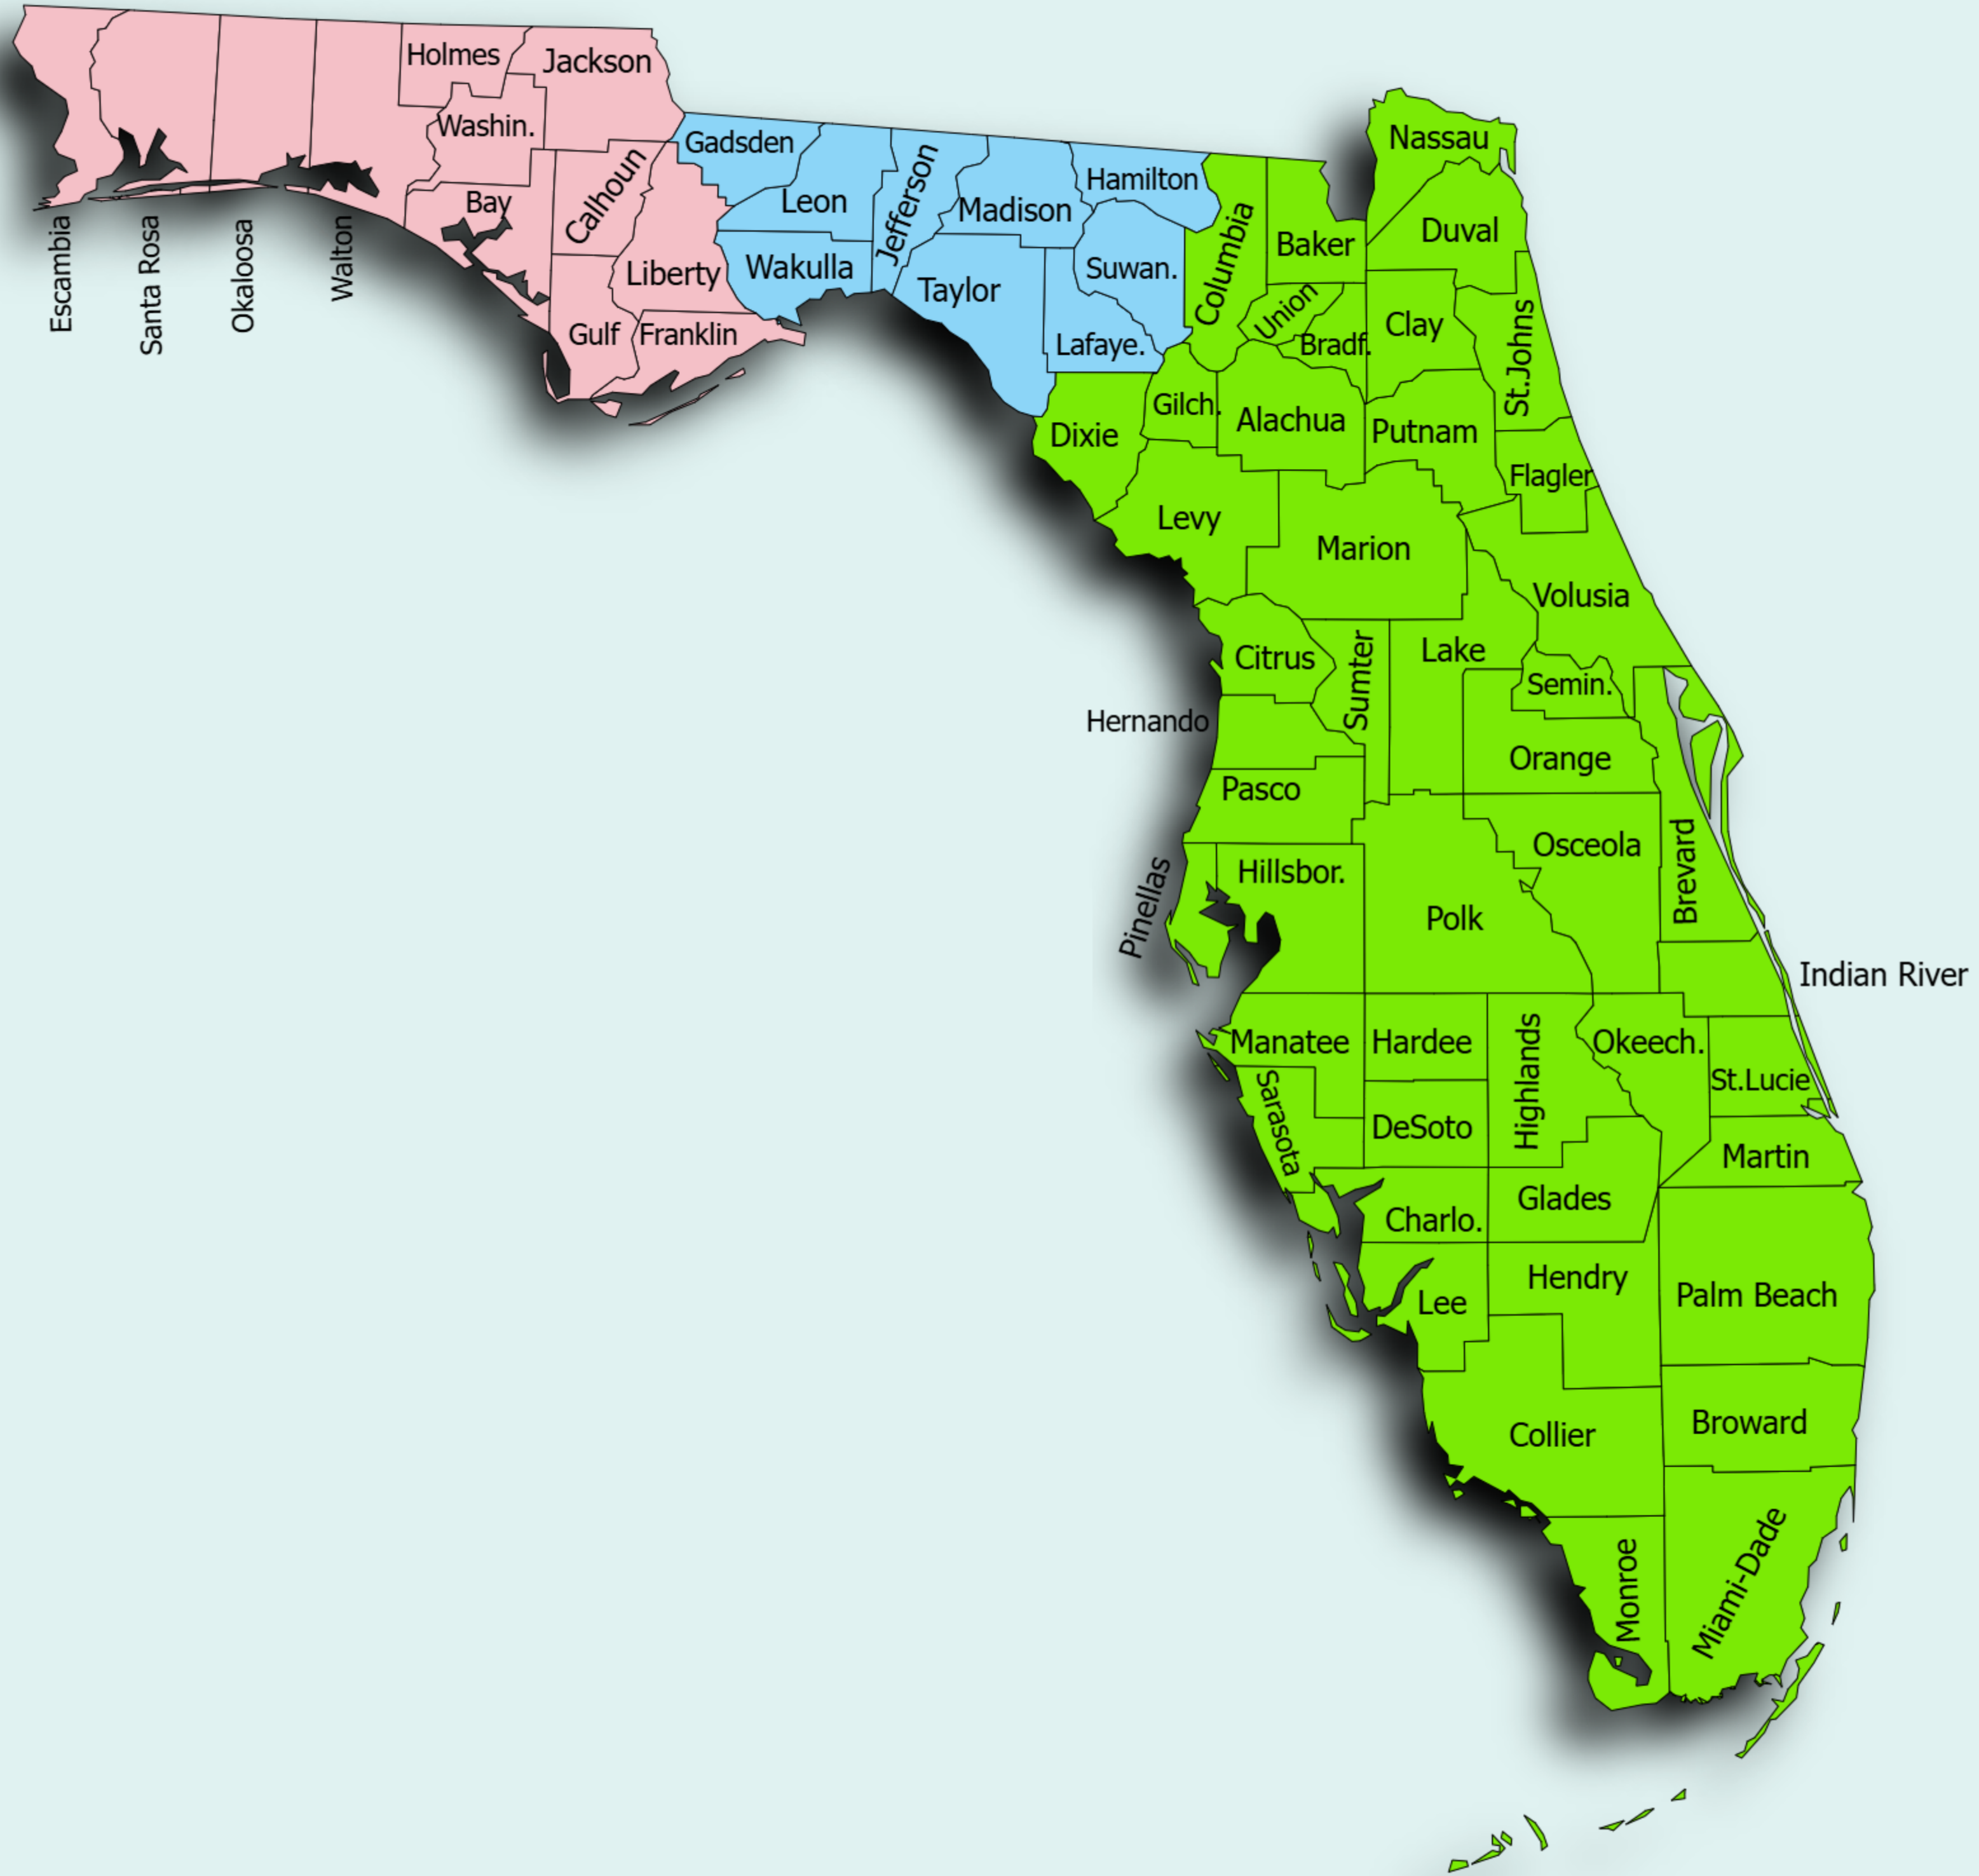

Florida Hilco APR Map

- Not Hilco
- Don Bickle 678.491.6407
- Randy Boettcher 224-714-8655