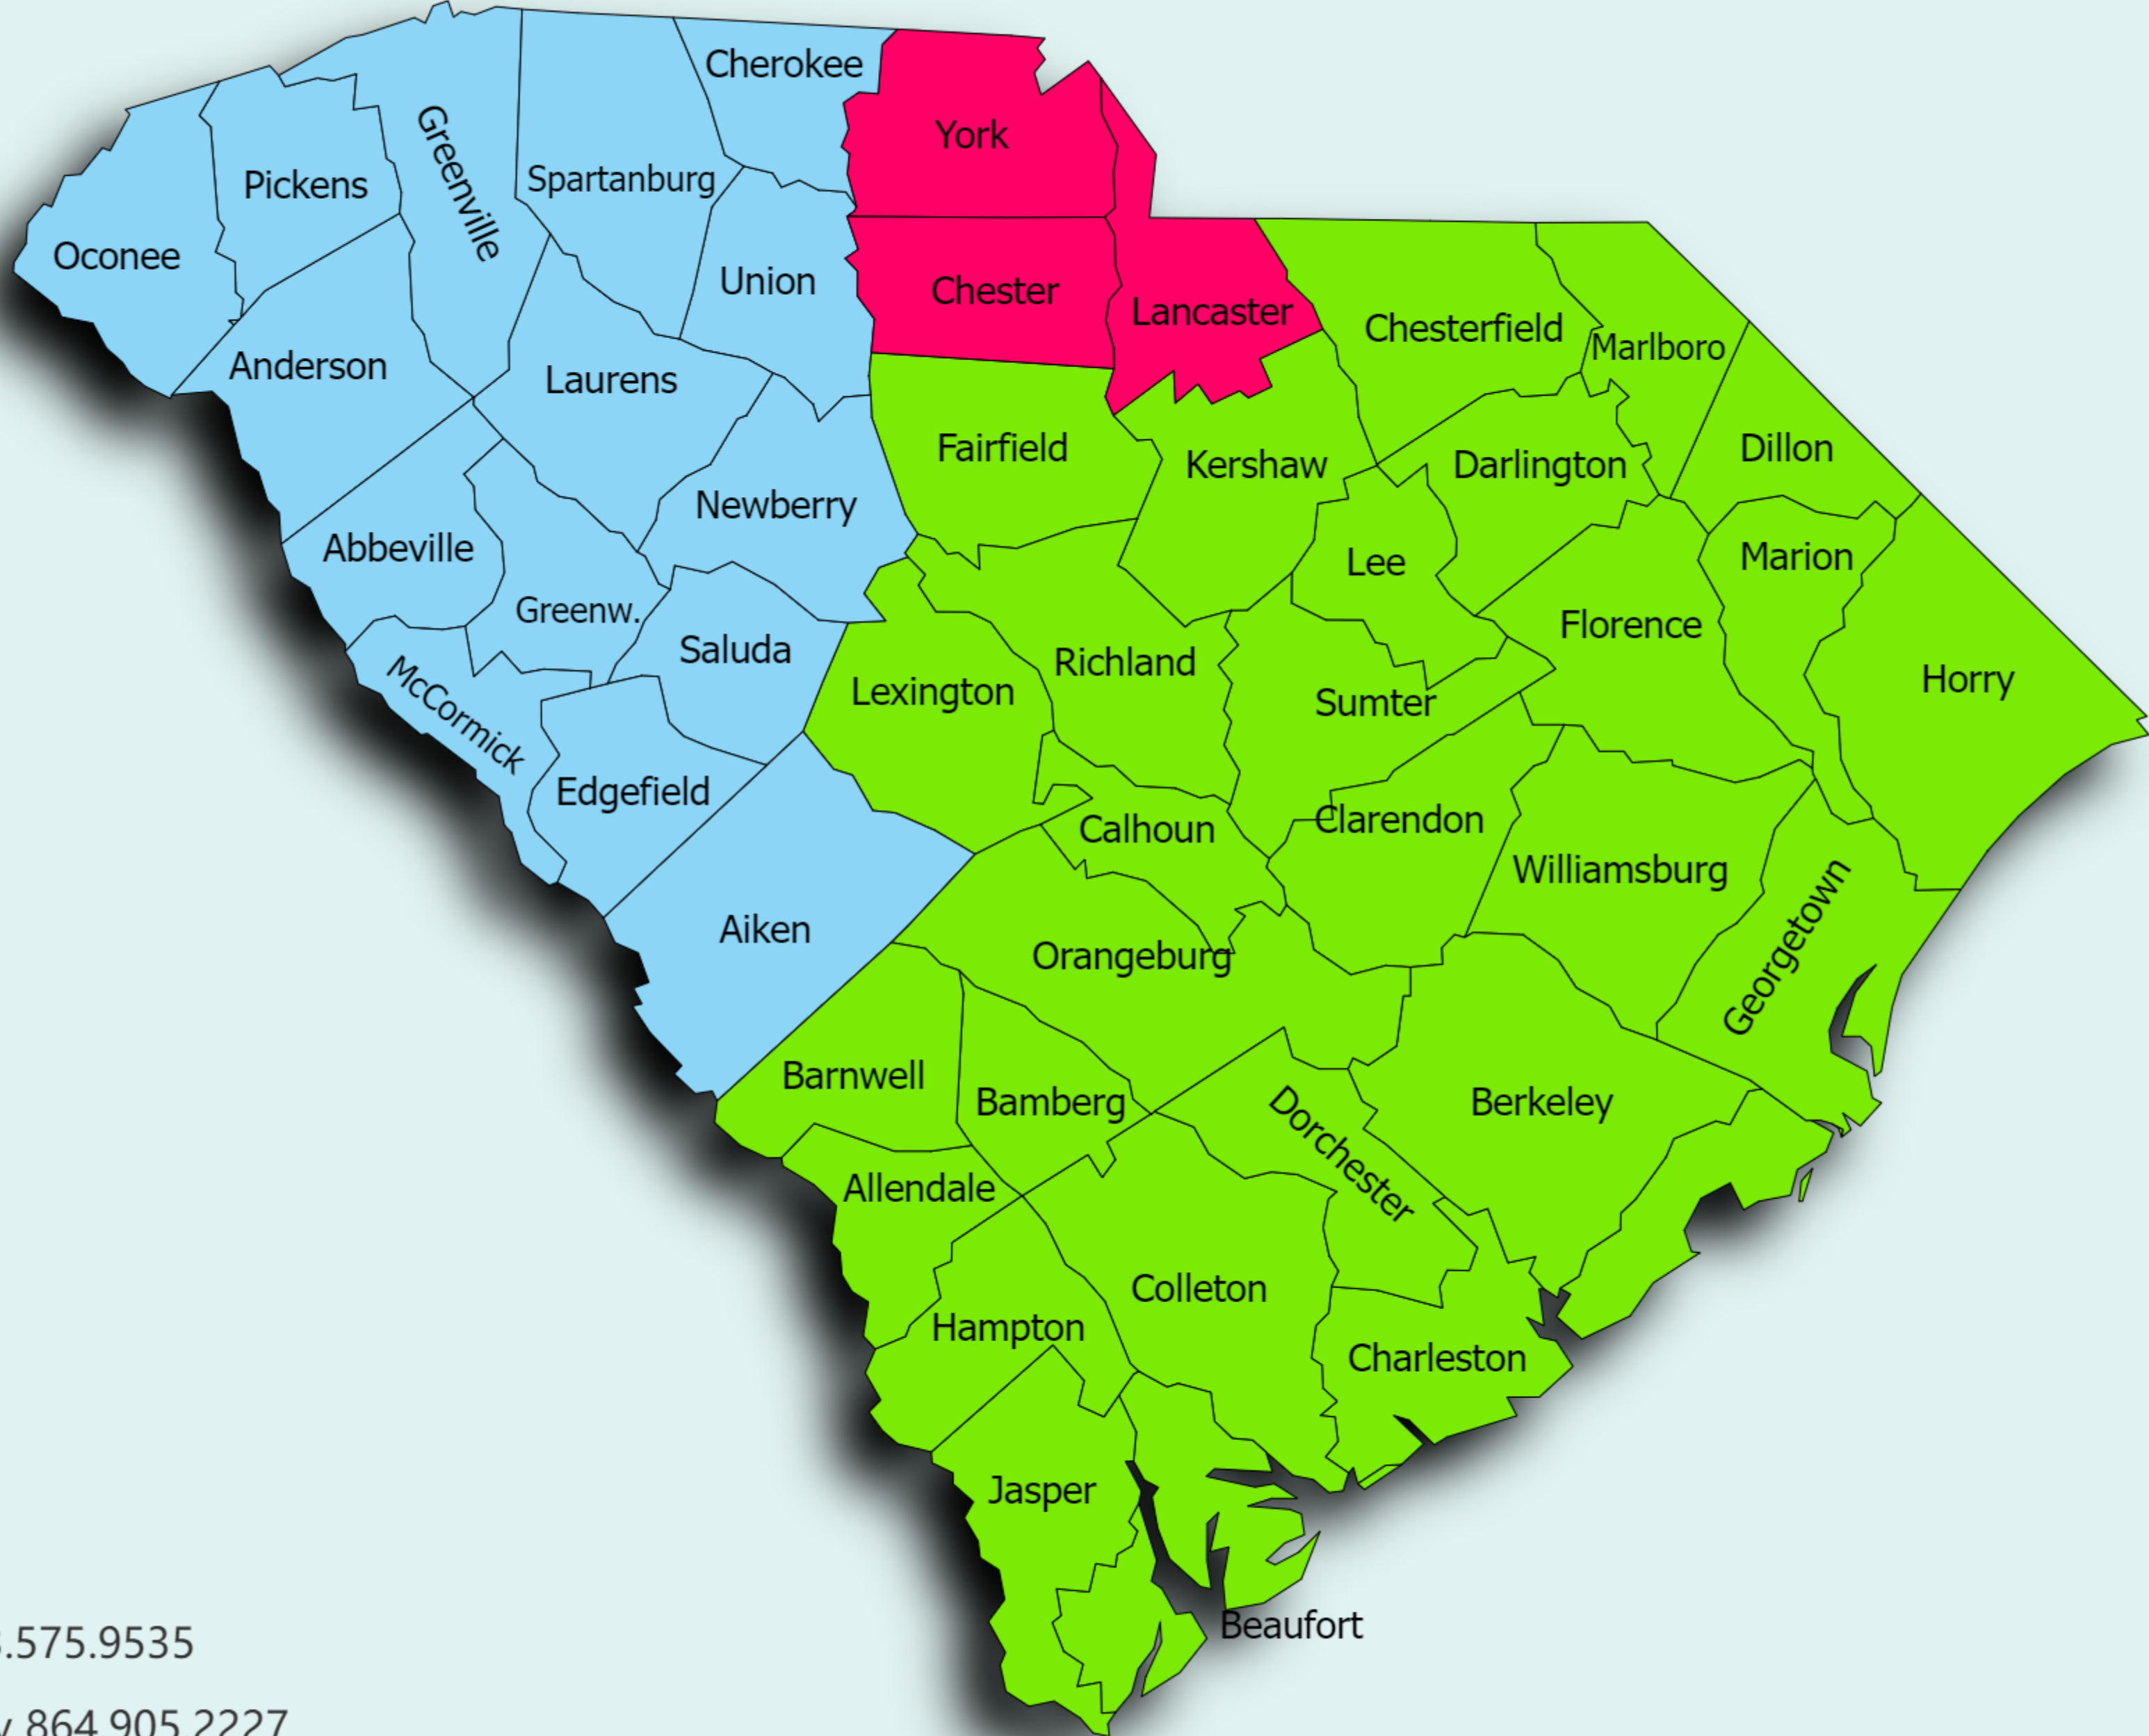

# South Carolina Hilco APR Map

-  Ryan Rice 843.575.9535
-  Keith Kennedy 864.905.2227
-  Tim Sliney 704.562.7287