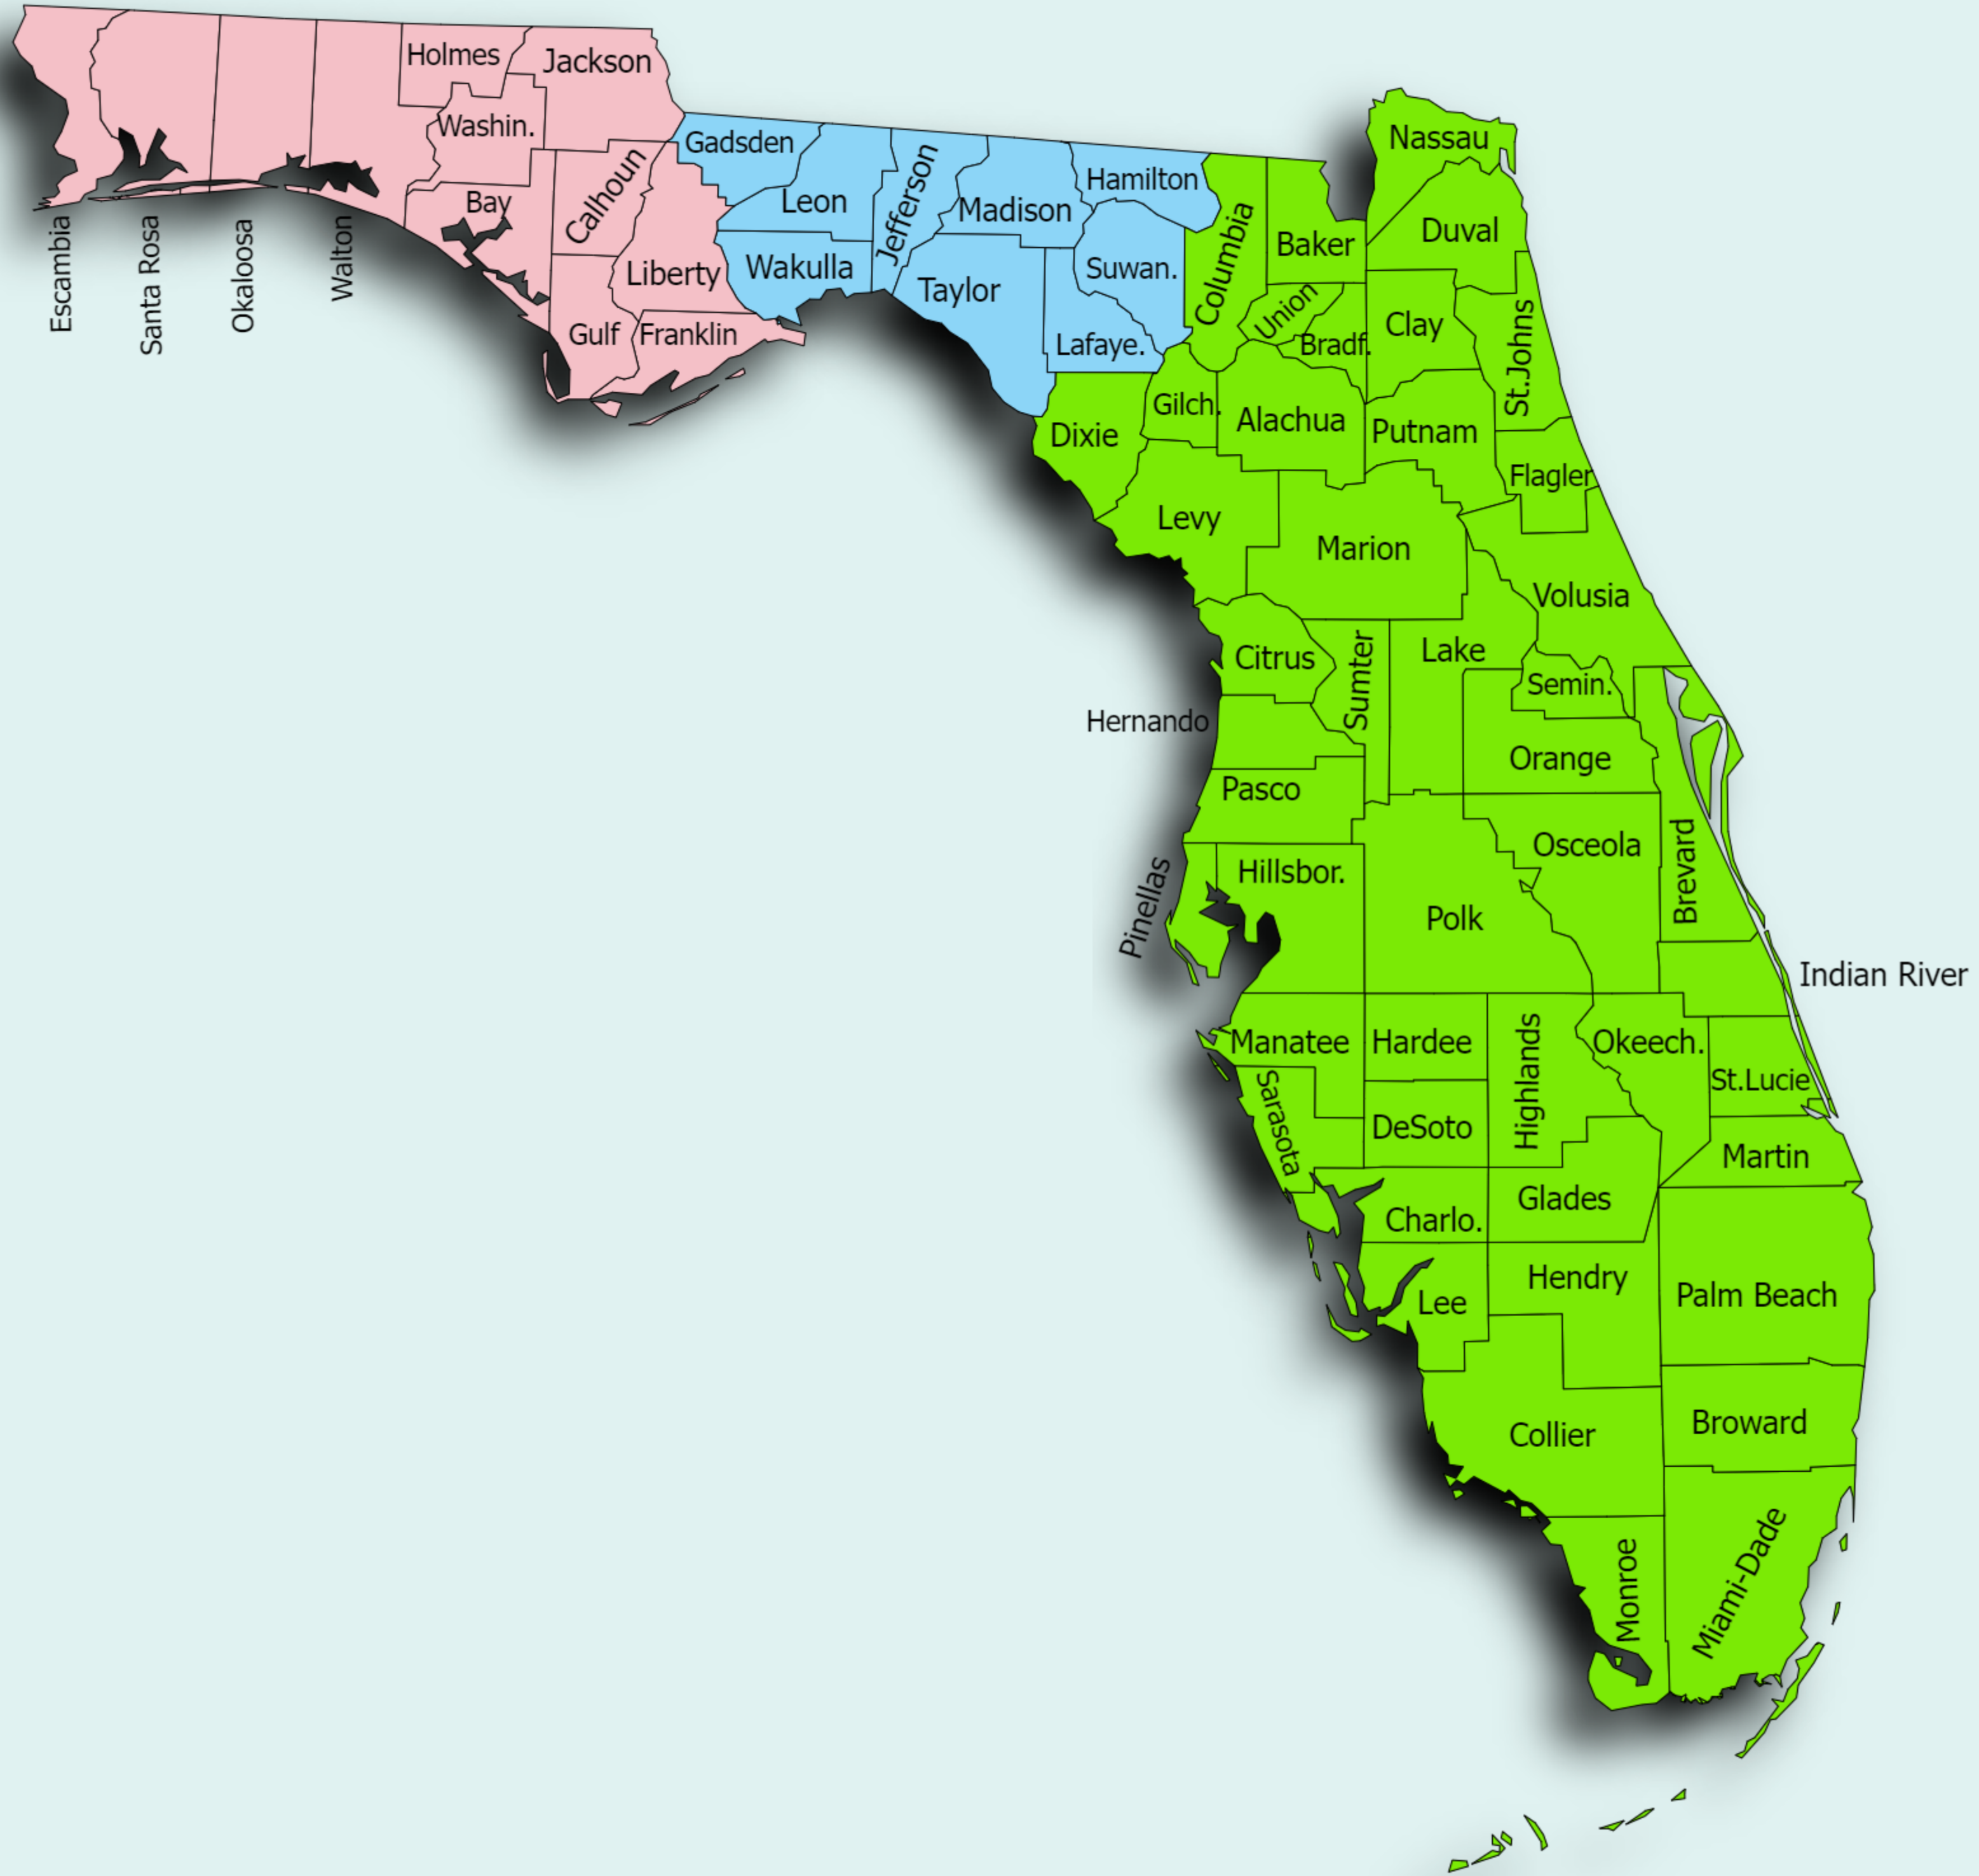

Florida Hilco APR Map

- Not Hilco
- Don Bickle 678.491.6407
- Bill Atwell 334.618.2145