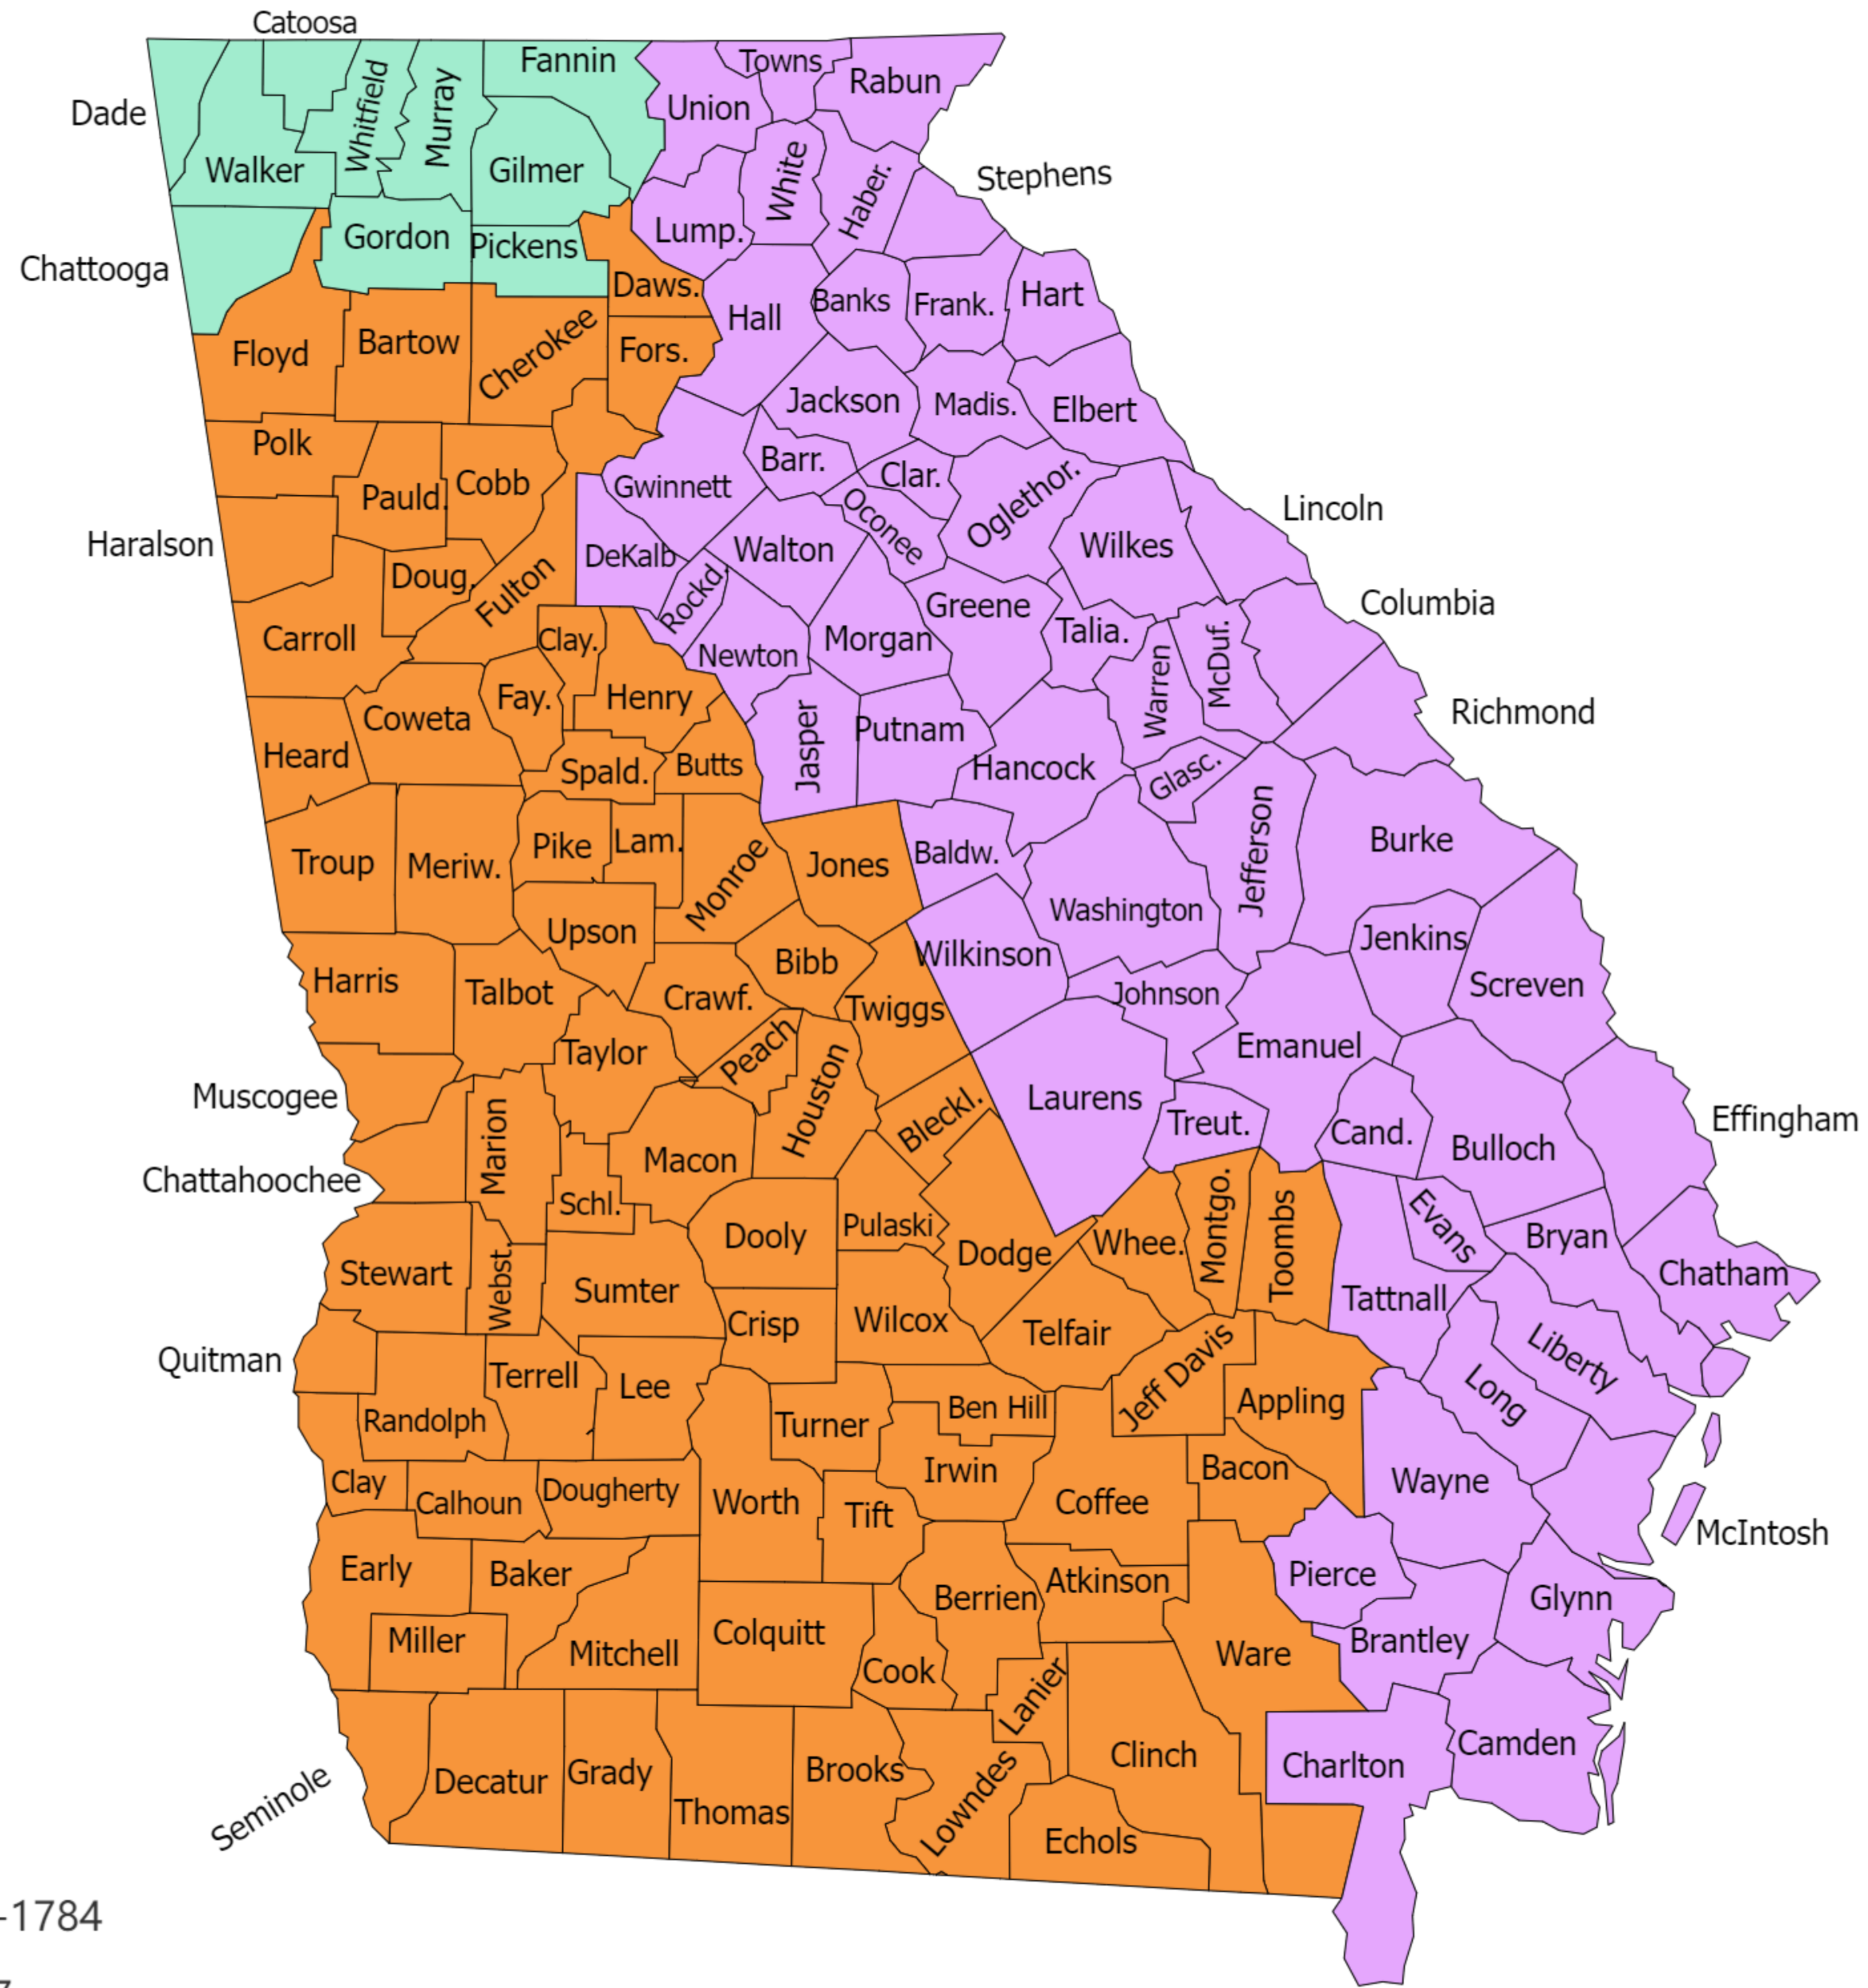

Georgia Hilco APR Map

Doug Crowther Cell (423)595-1784

Don Bickle Cell (678)491-6407

Paul Manowski Cell (706)870-8926