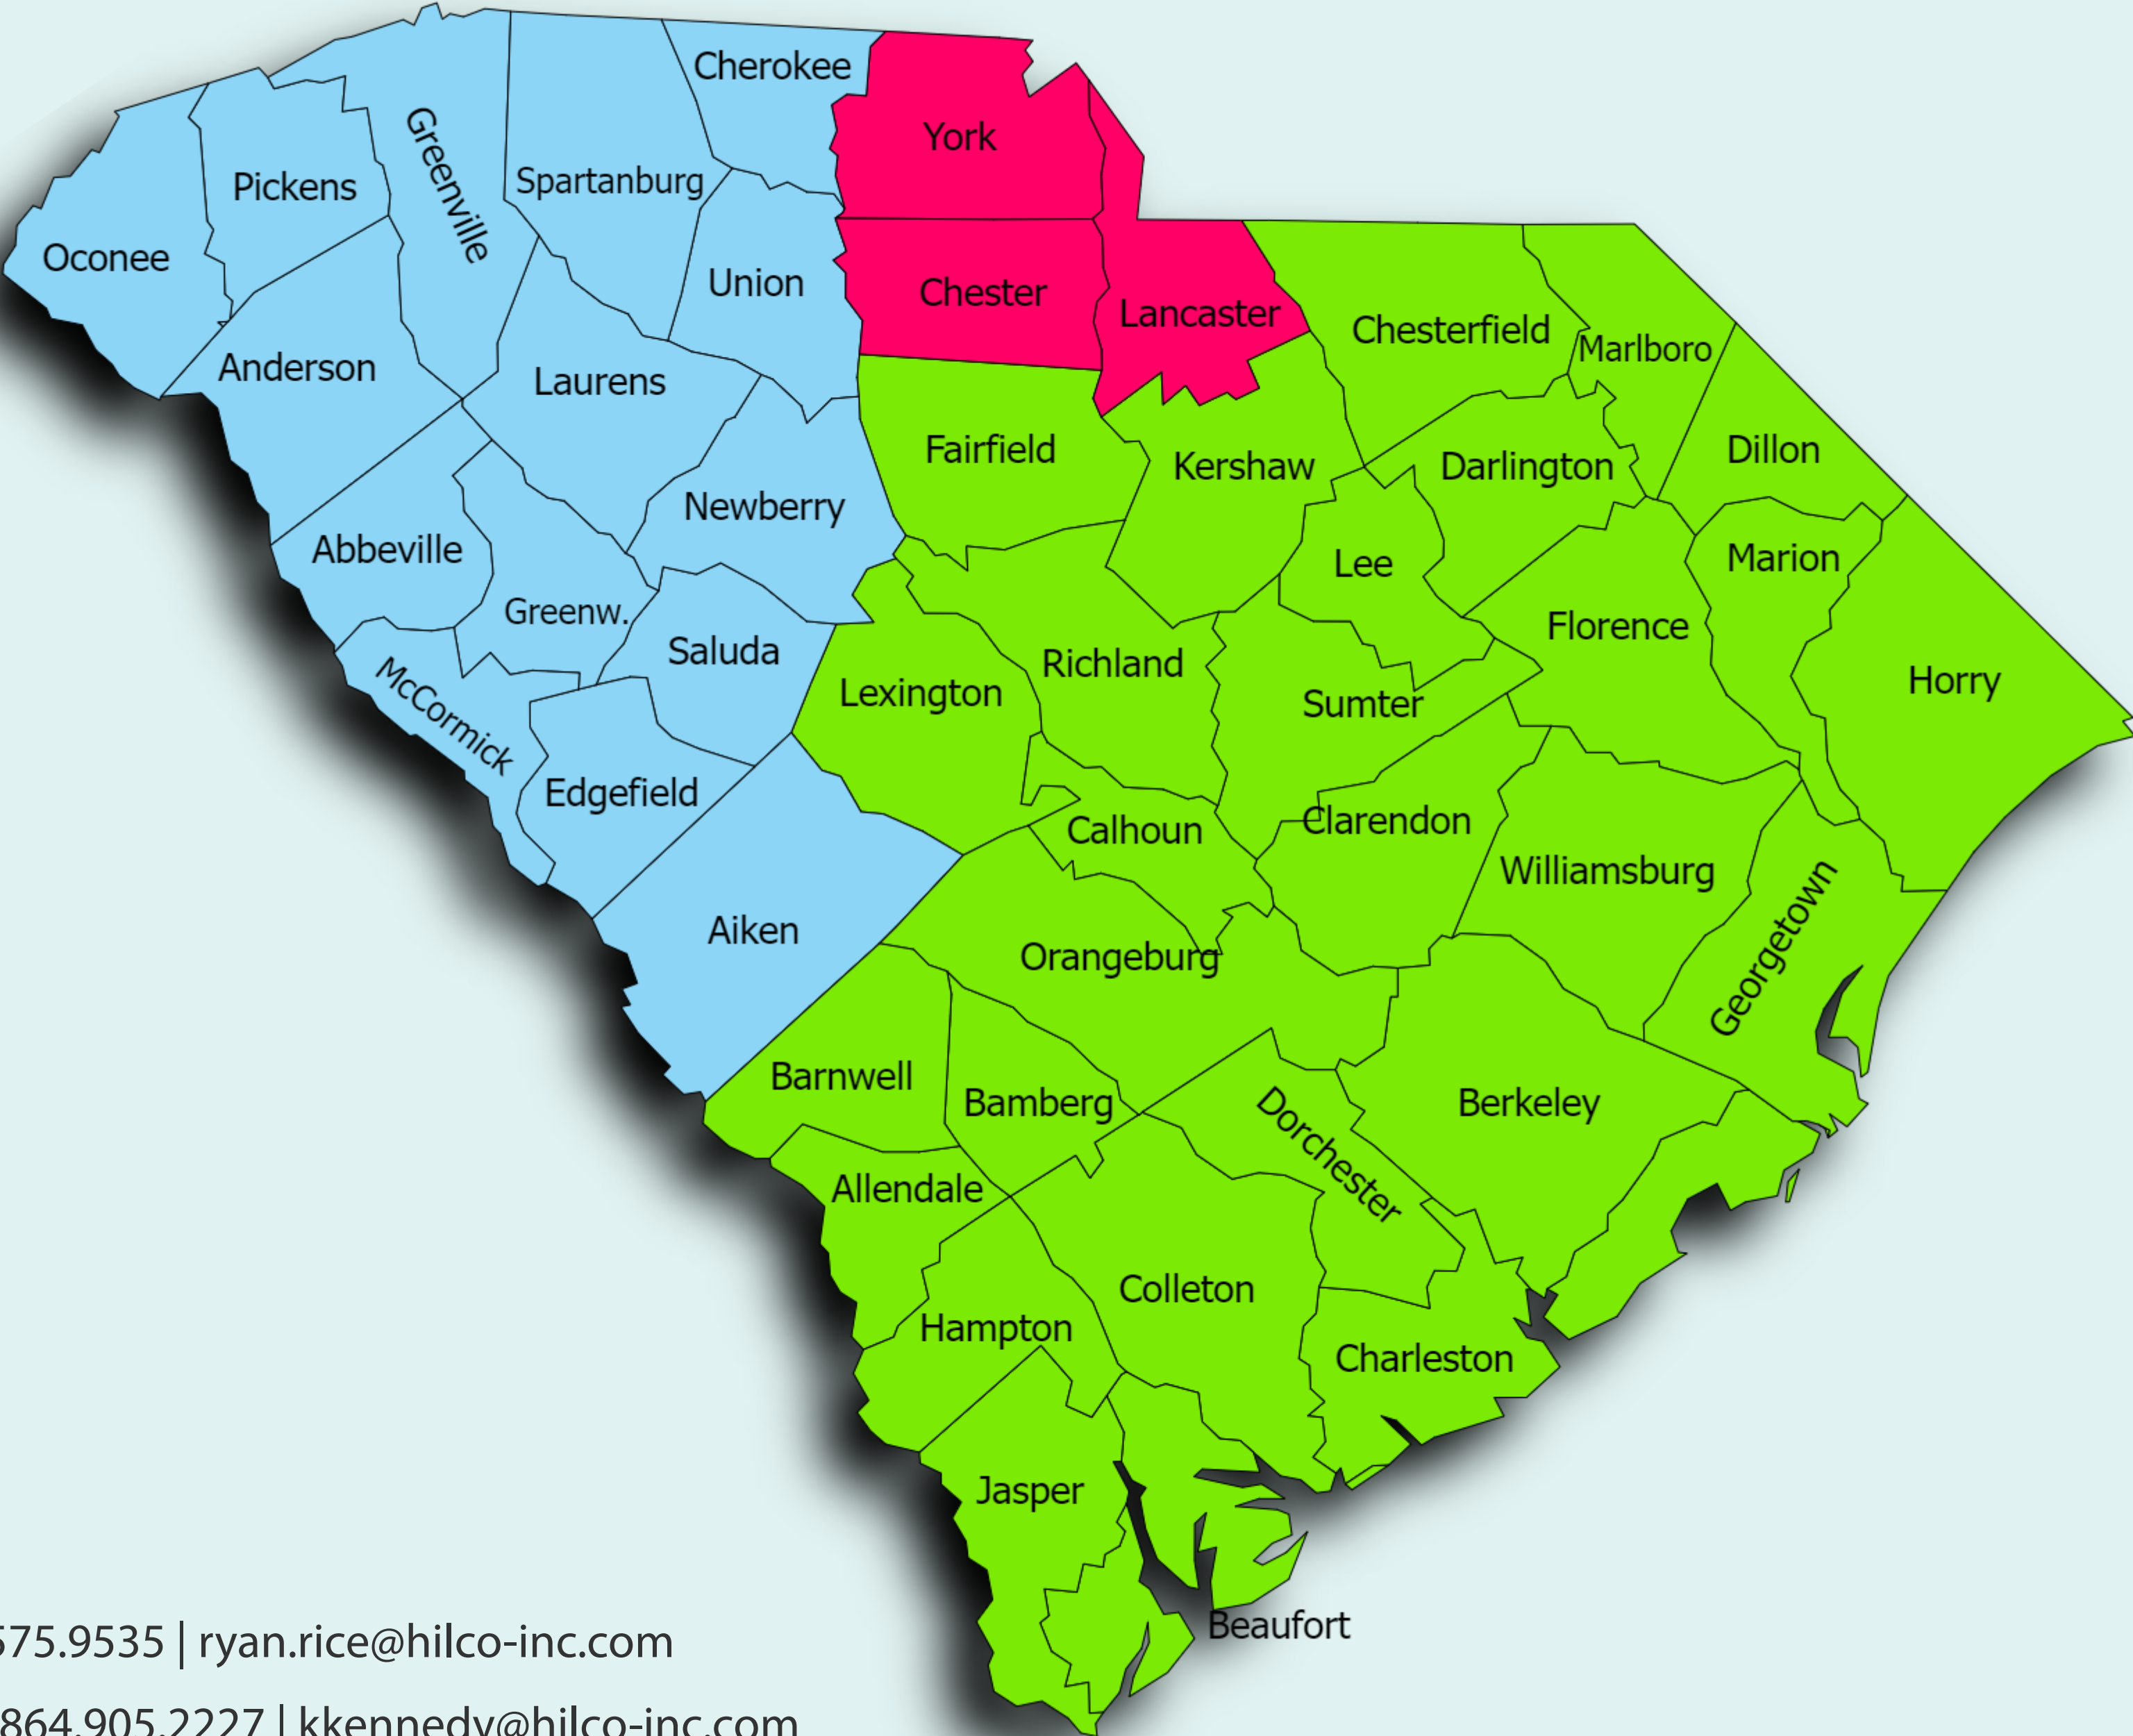

South Carolina Hilco APR Map

-  Ryan Rice 843.575.9535 | ryan.rice@hilco-inc.com
-  Keith Kennedy 864.905.2227 | kkennedy@hilco-inc.com
-  Tim Sliney 704.562.7287 | tsliney@hilco-inc.com