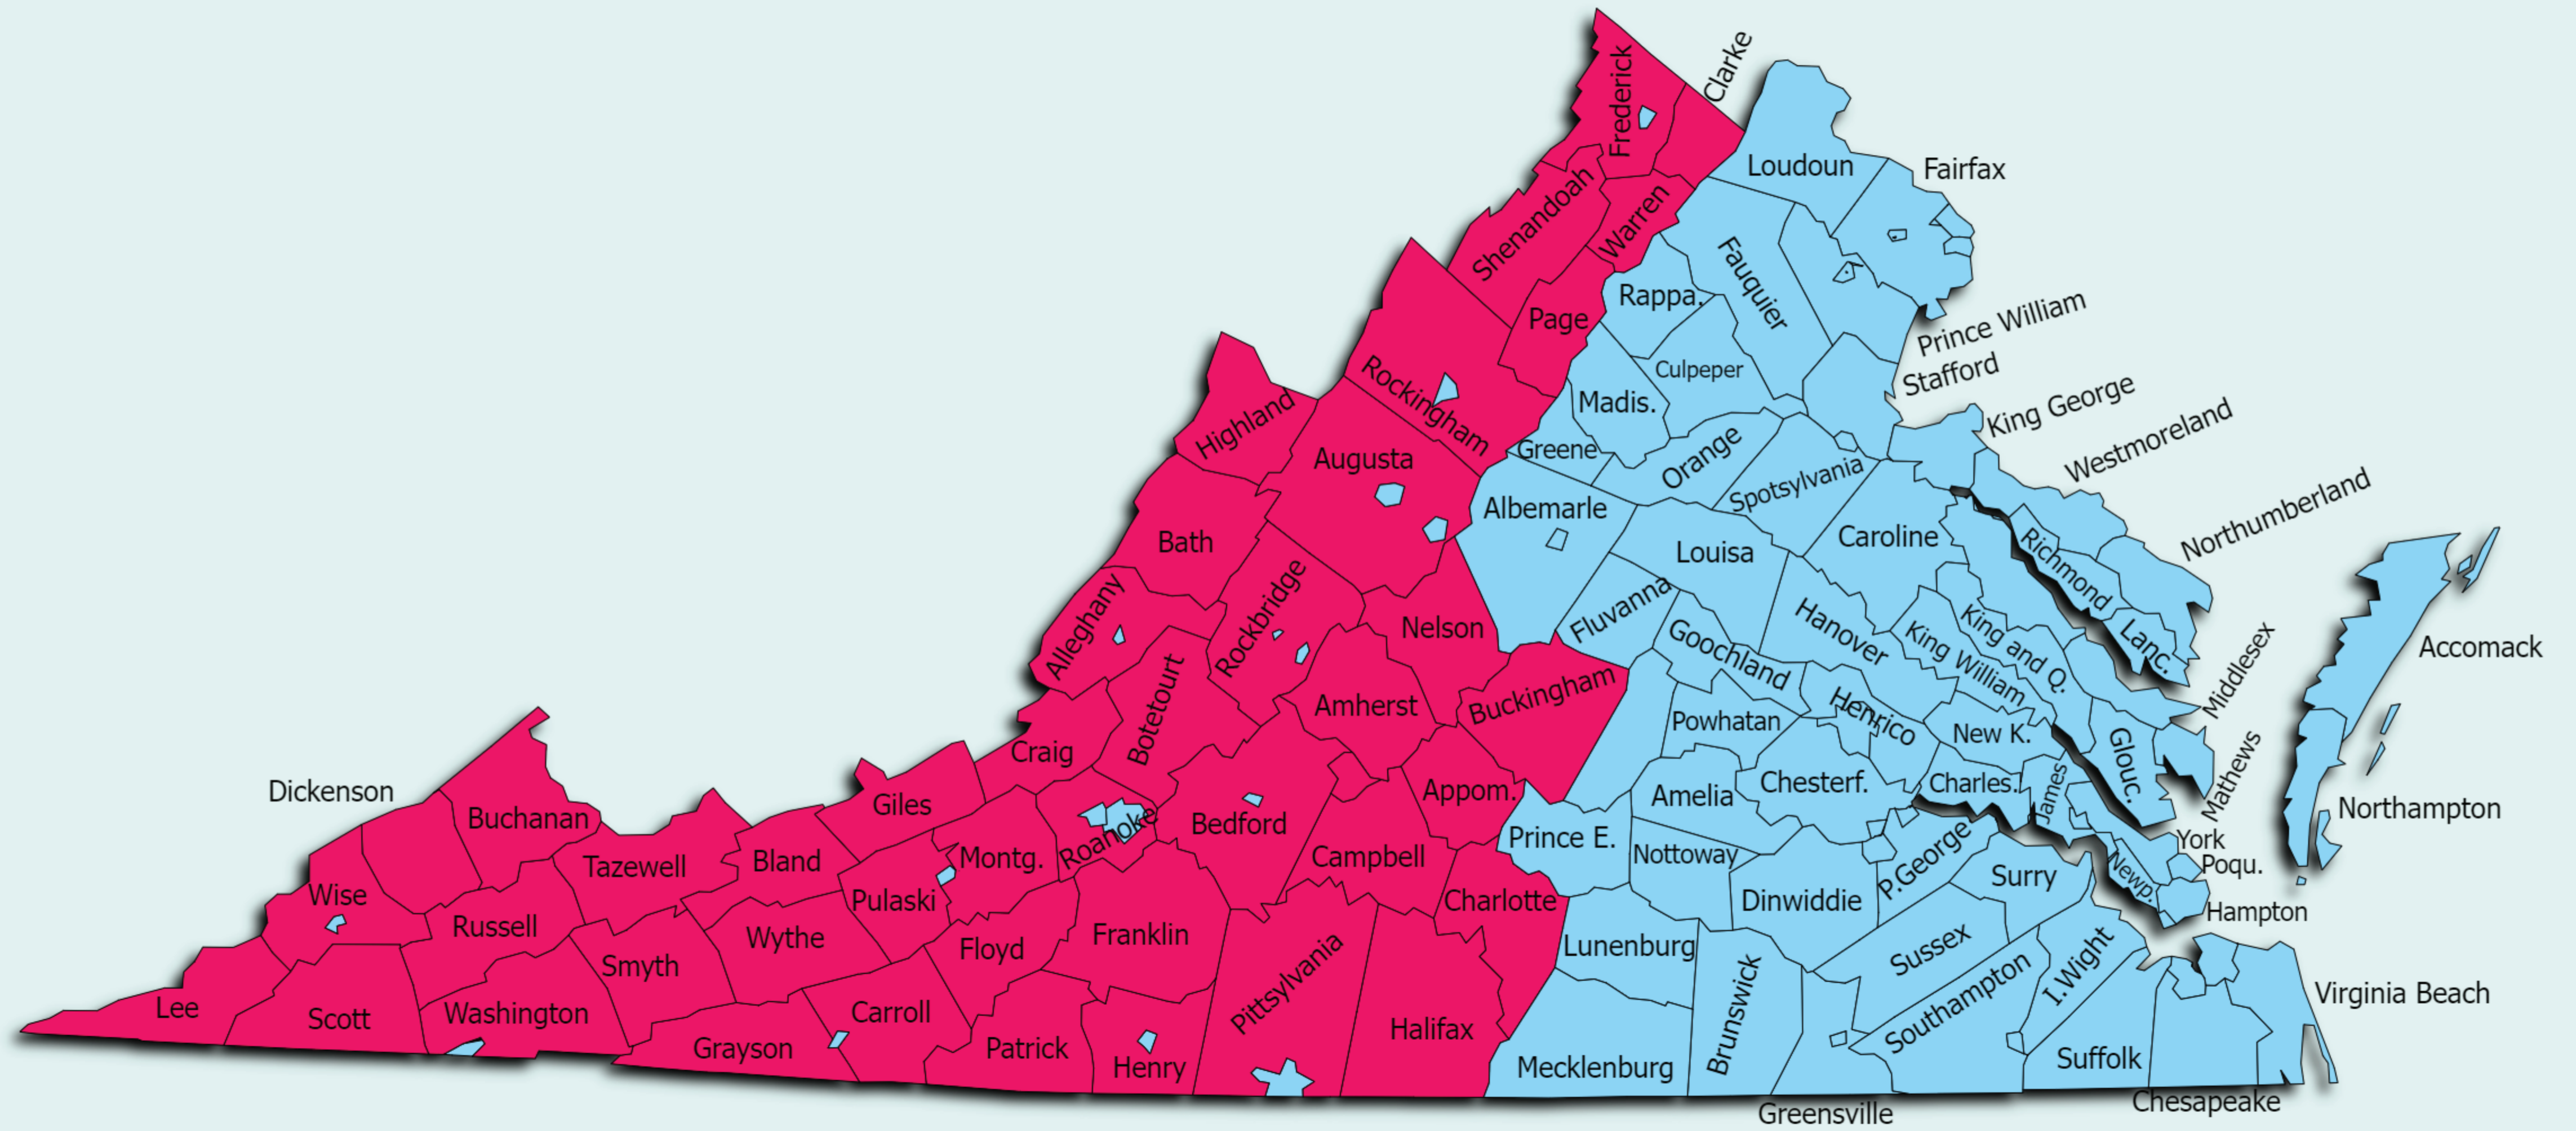

Virginia Hilco Territory APR Map

Ray Tribendis 804.624.0846 | ray.tribendis@hilco-inc.com

Scott Price 540.797.1524 | sprice@hilco-inc.com