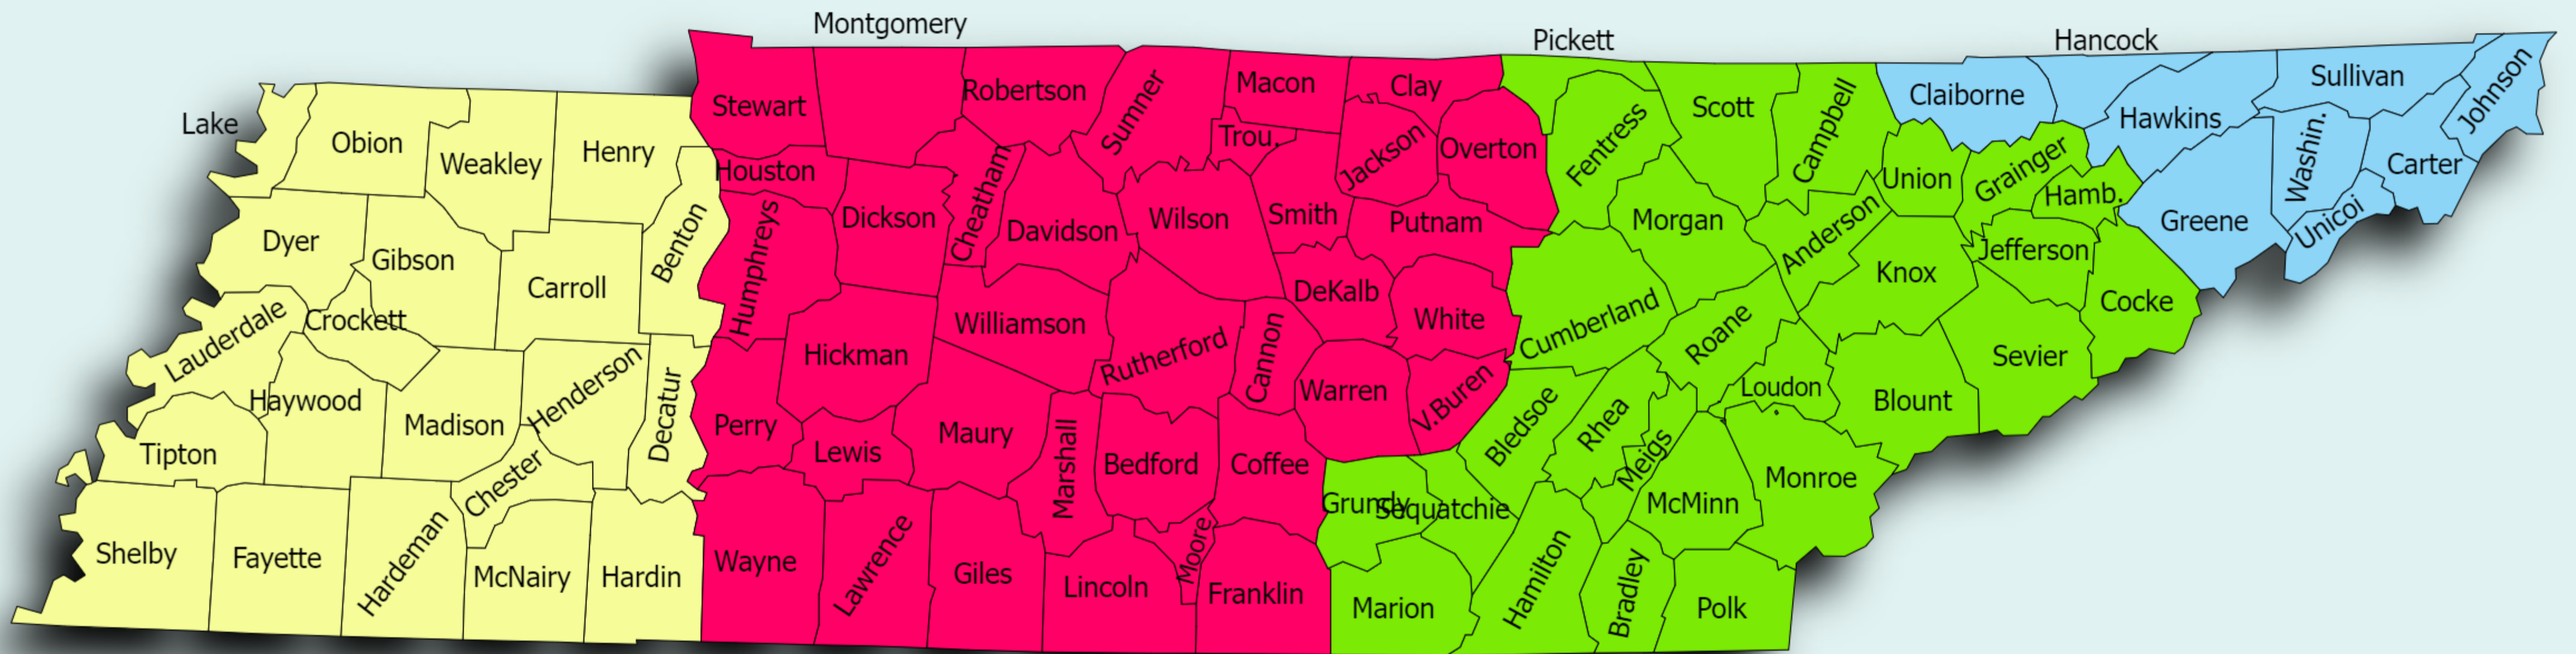

Tennessee Hilco APR Map

- ADC's Terr (Not Hilco)
- Doug Crowther 423.595.1784
- Scott Price 540.797.1524
- Jason Hughes 615.806.2088