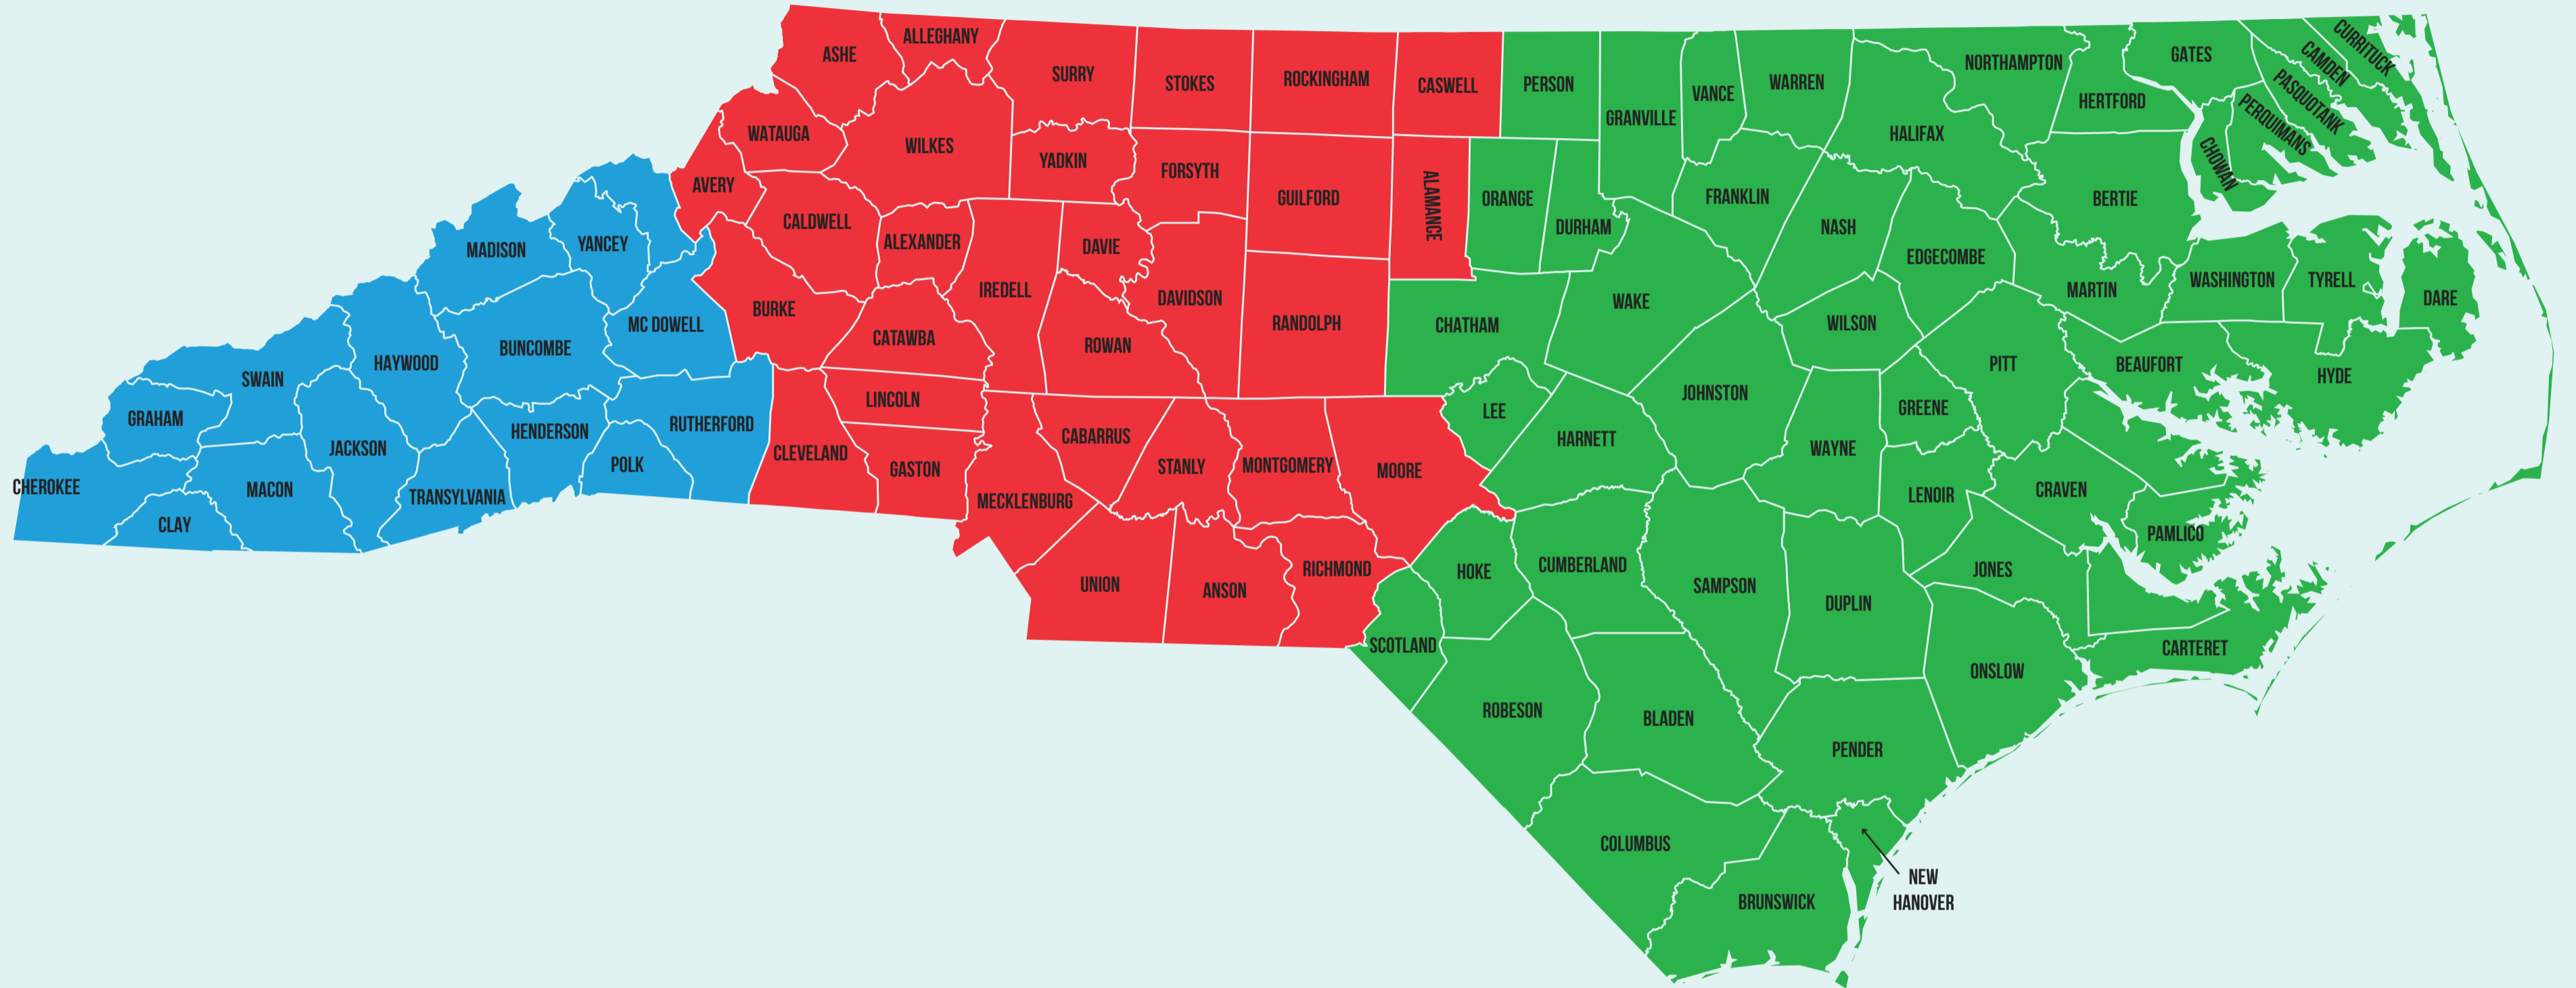

North Carolina Map

- Tim Sliney - Area 4 (804.562.7287) | tsliney@hilco-inc.com
- Keith Kennedy - Area 6 (864.905.2227) | kkennedy@hilco-inc.com
- Lewis Stotesbury - Area 14 (252.524.3982) | lstotesbury@hilco-inc.com