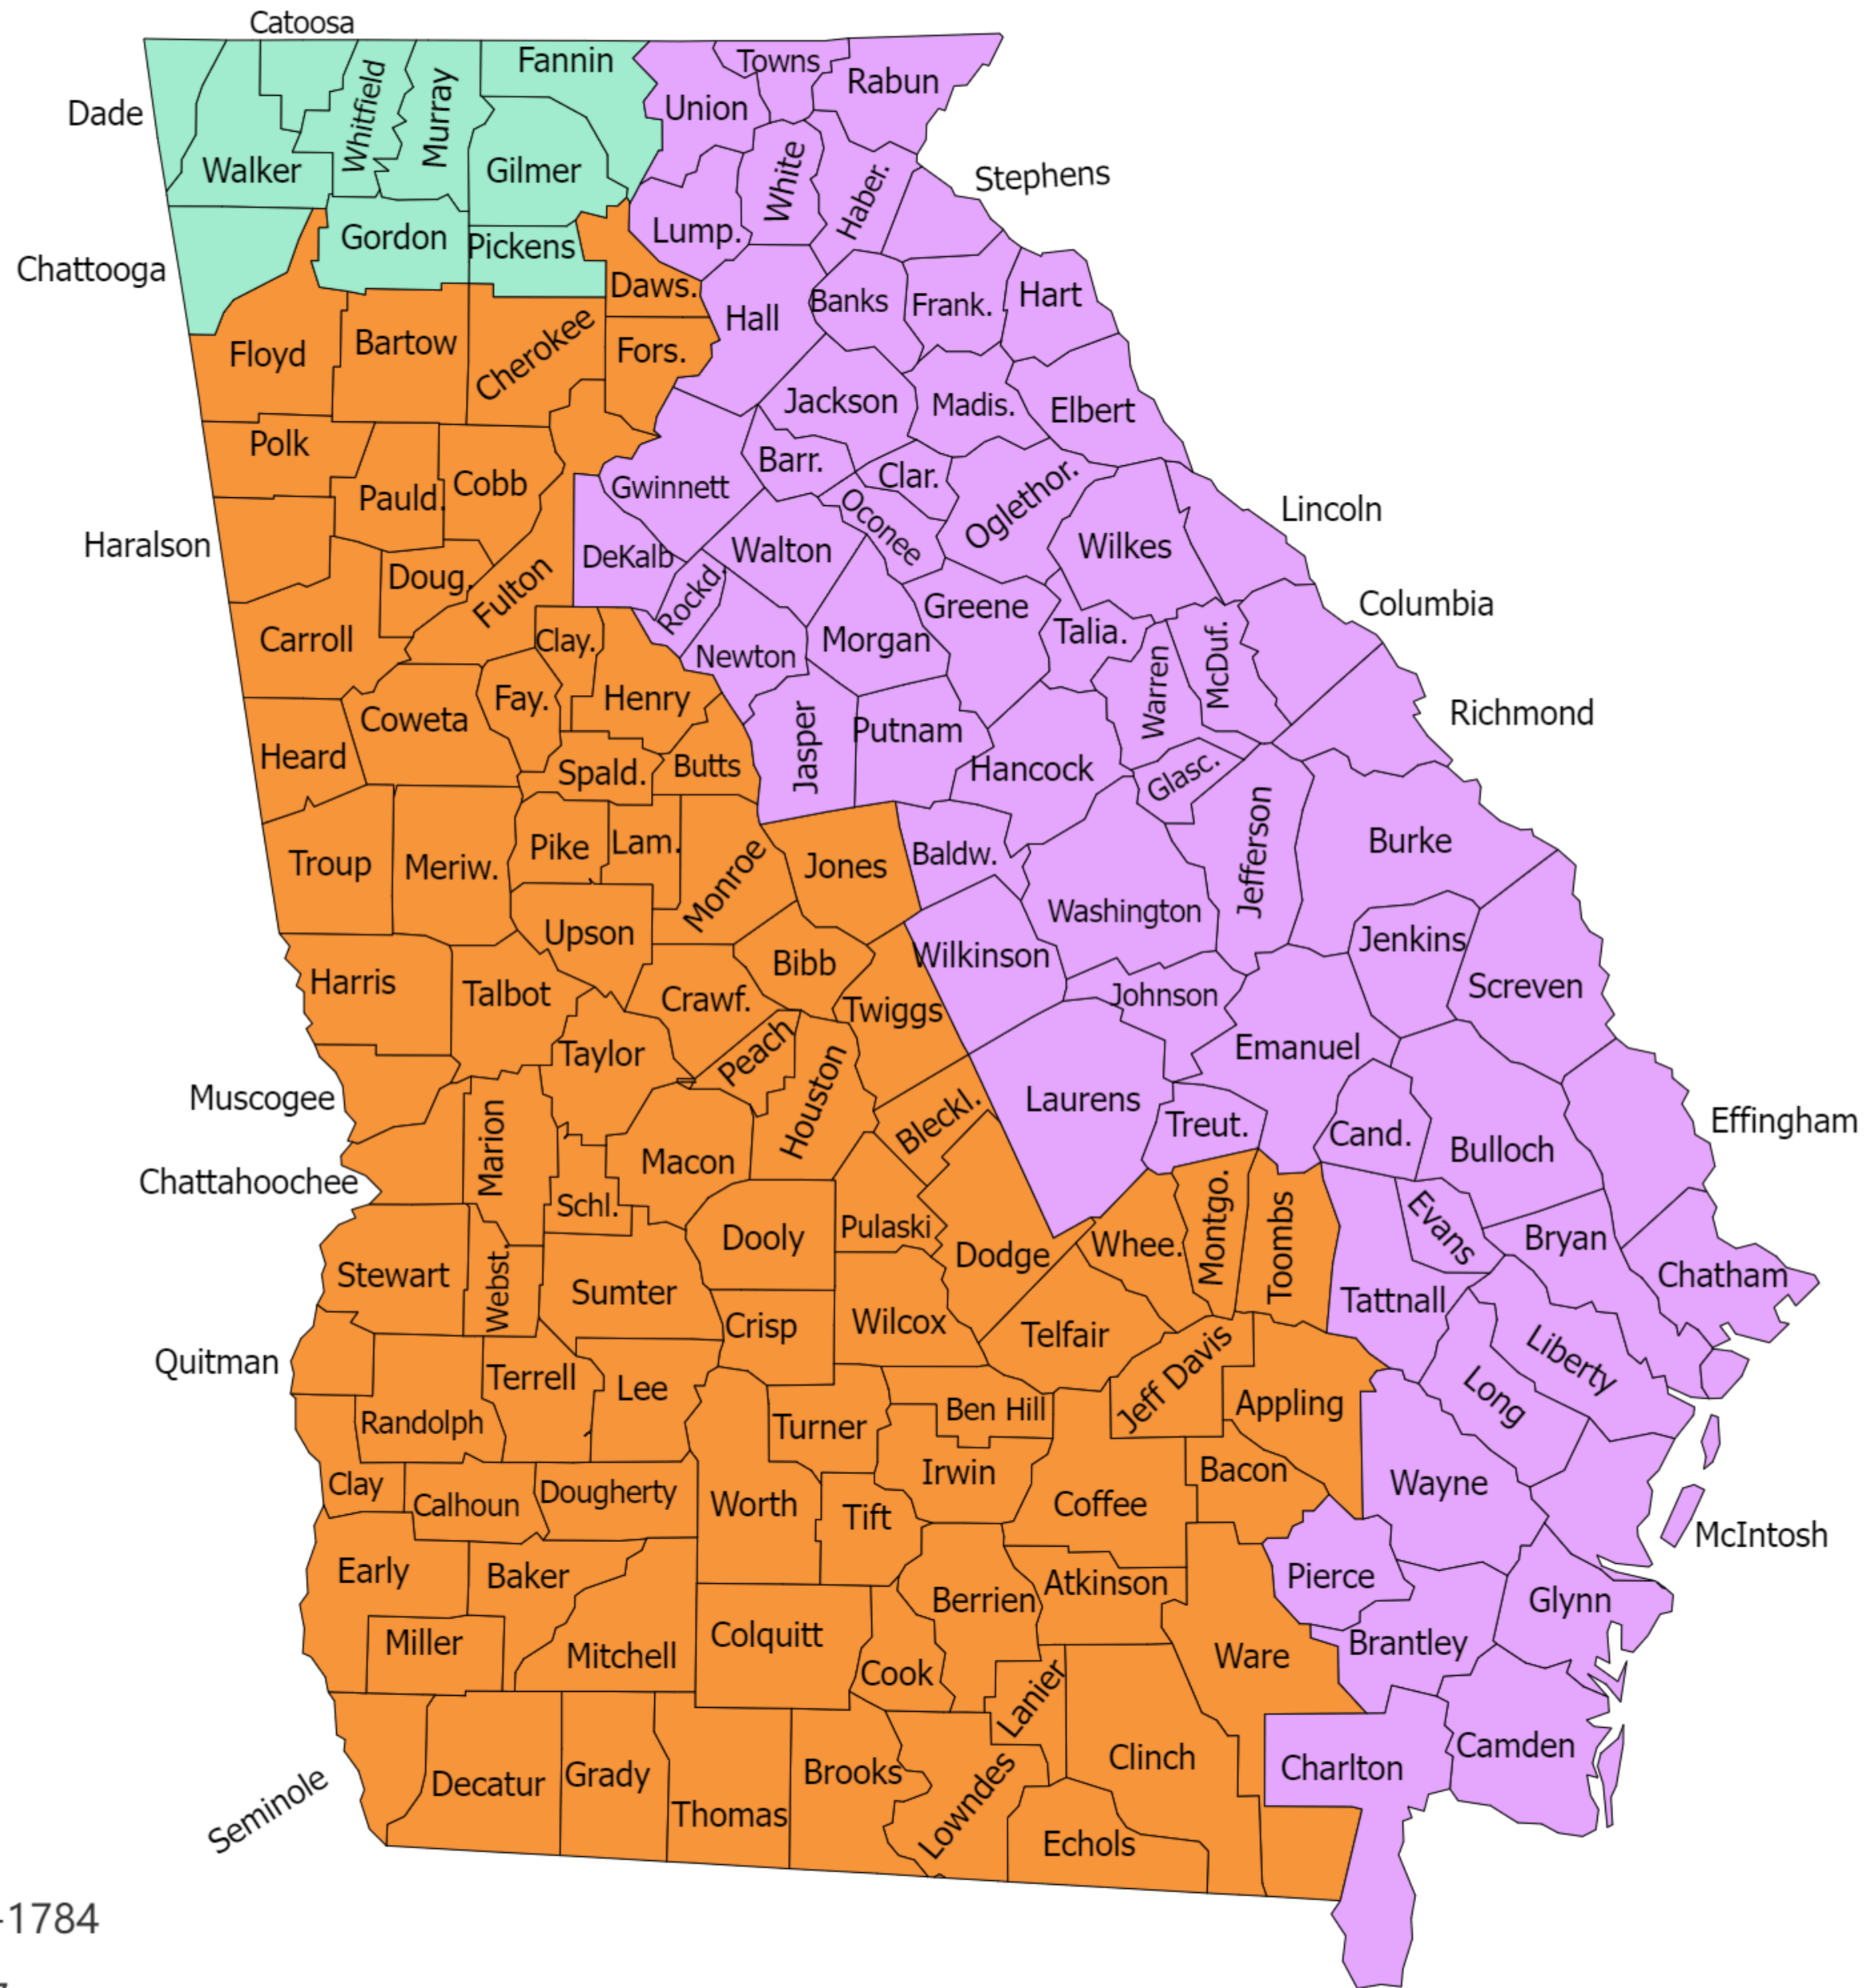

Georgia Hilco APR Map

-  Doug Crowther Cell (423)595-1784
-  Don Bickle Cell (678)491-6407
-  Arpan Majmundar Cell (404)512-7210