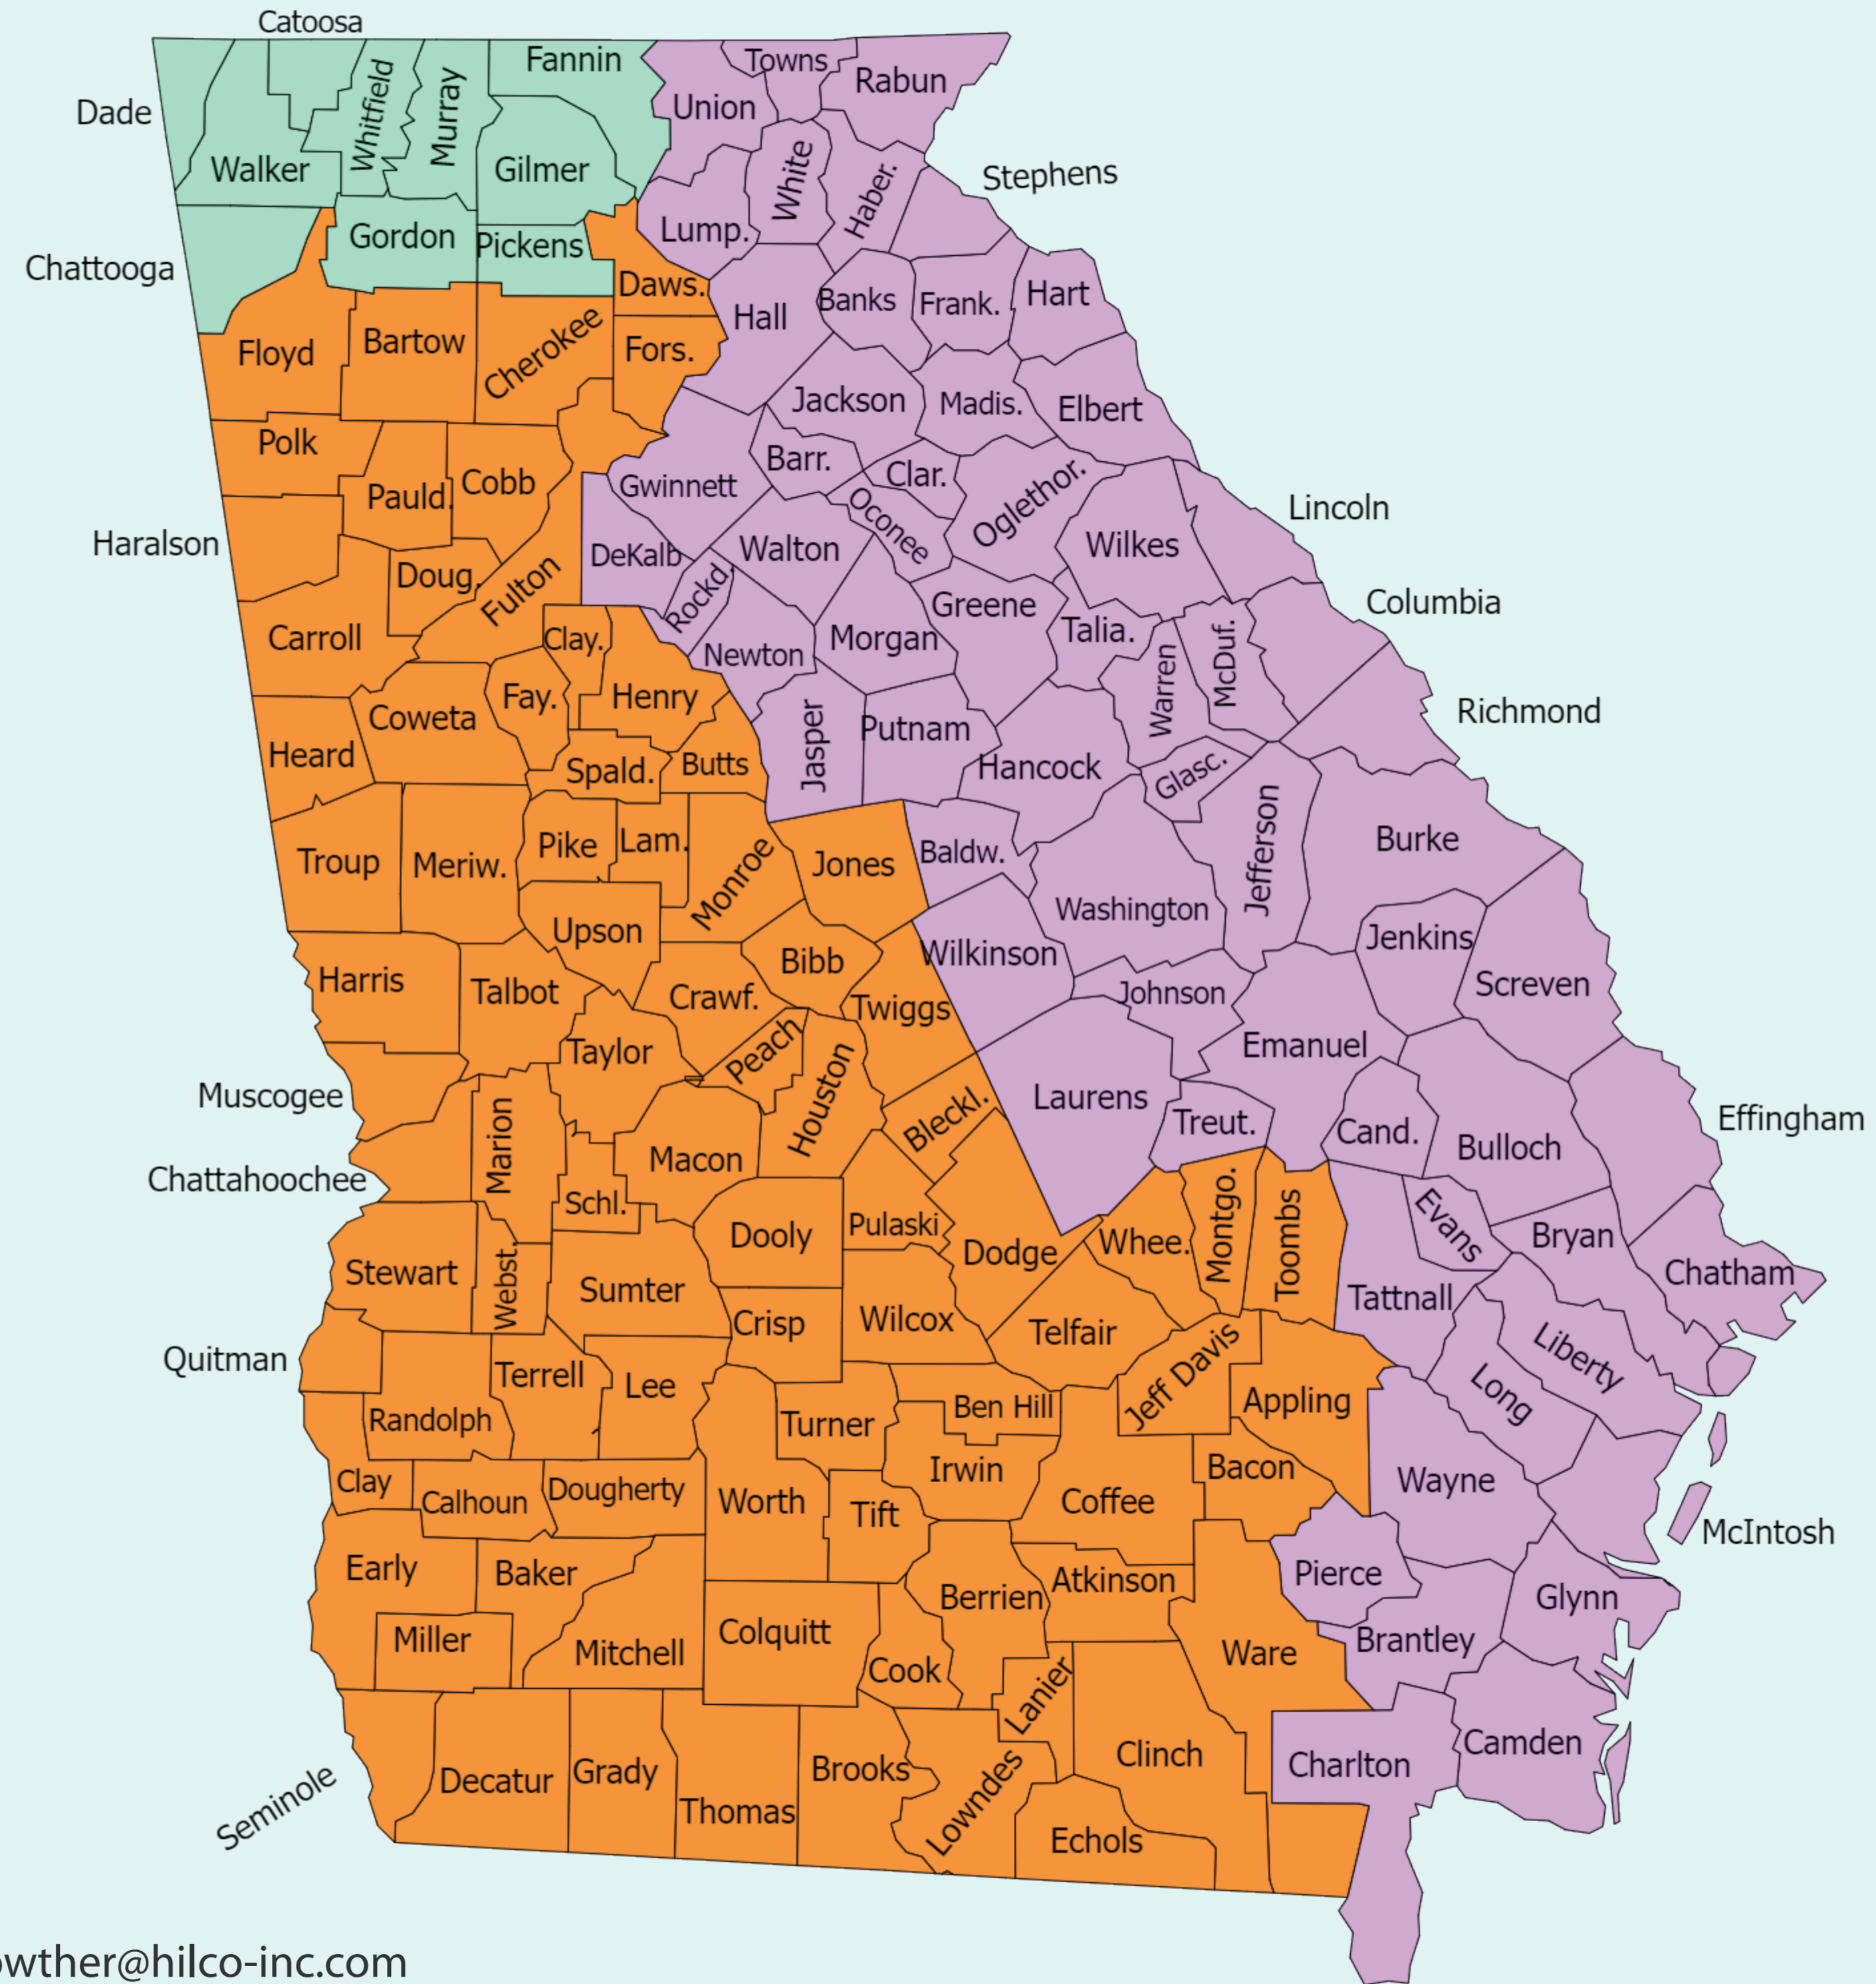

Georgia Hilco APR Map

- Doug Crowther Cell (423)595.1784 | dcrowther@hilco-inc.com
- Don Bickle Cell (678)491.6407 | don.bickle@hilco-inc.com
- Arpan Majmundar Cell (404)512.7210 | arpan.majmundar@hilco-inc.com