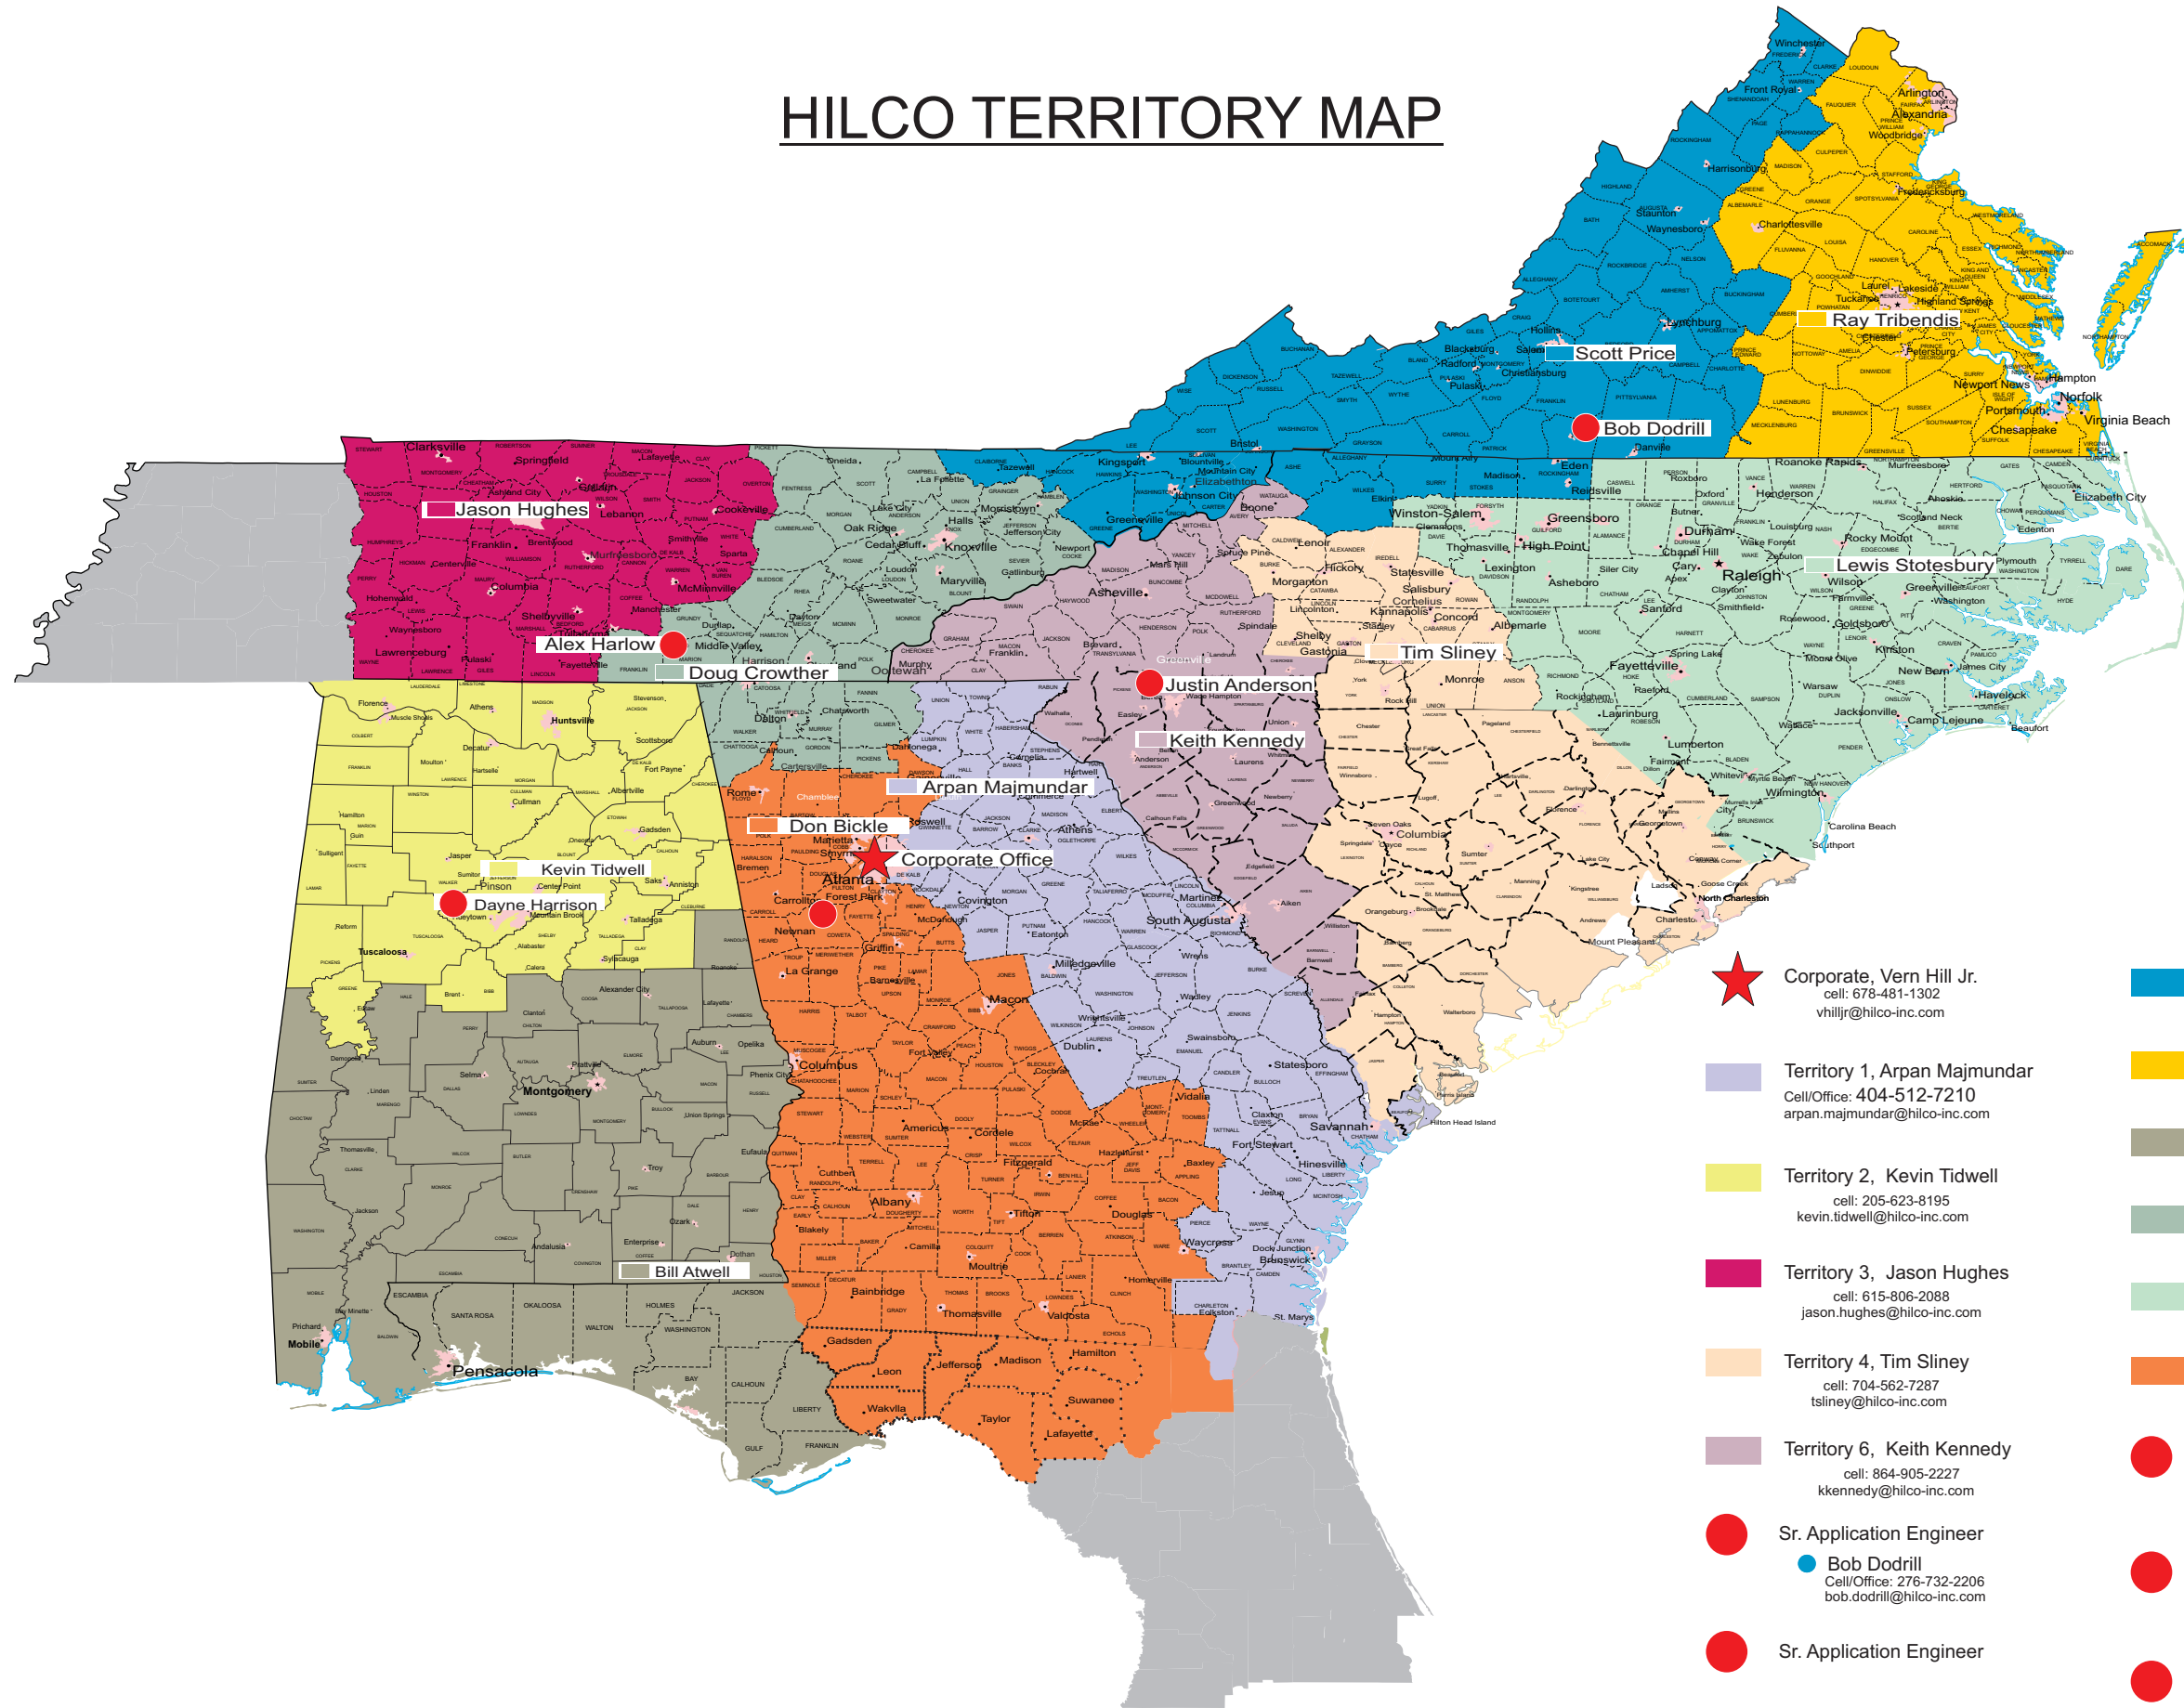

HILCO TERRITORY MAP

- 
Corporate, Vern Hill Jr.
 cell: 678-481-1302
 vhilljr@hilco-inc.com
- 
Territory 8, Scott Price
 cell: 540-797-1524
 sprice@hilco-inc.com
- 
Territory 9, Ray Tribendis
 cell: 804-624-0846
 ray.tribendis@hilco-inc.com
- 
Territory 11, Bill Atwell
 cell: 334-618-2145
 batwell@hilco-inc.com
- 
Territory 12, Doug Crowther
 cell: 423-595-1784
 dcrowther@hilco-inc.com
- 
Territory 14, Lewis Stotesbury
 cell: 252-524-3982
 lstotesbury@hilco-inc.com
- 
Territory 16, Don Bickle
 cell: 678-491-6407
 don.bickle@hilco-inc.com
- 
Application Engineer
 - 
Alex Harlow
 Cell/Office: 423-883-4907
 alex.harlow@hilco-inc.com
 - 
Application Engineer
 - 
Justin Anderson
 Cell/Office: 864-985-9005
 justin.anderson@hilco-inc.com
 - 
Sr. Application Engineer
 - 
Dayne Harrison
 Cell/Office: 205-601-2557
 dayne.harrison@hilco-inc.com
- 
Out of APR
- 
Rep Locations