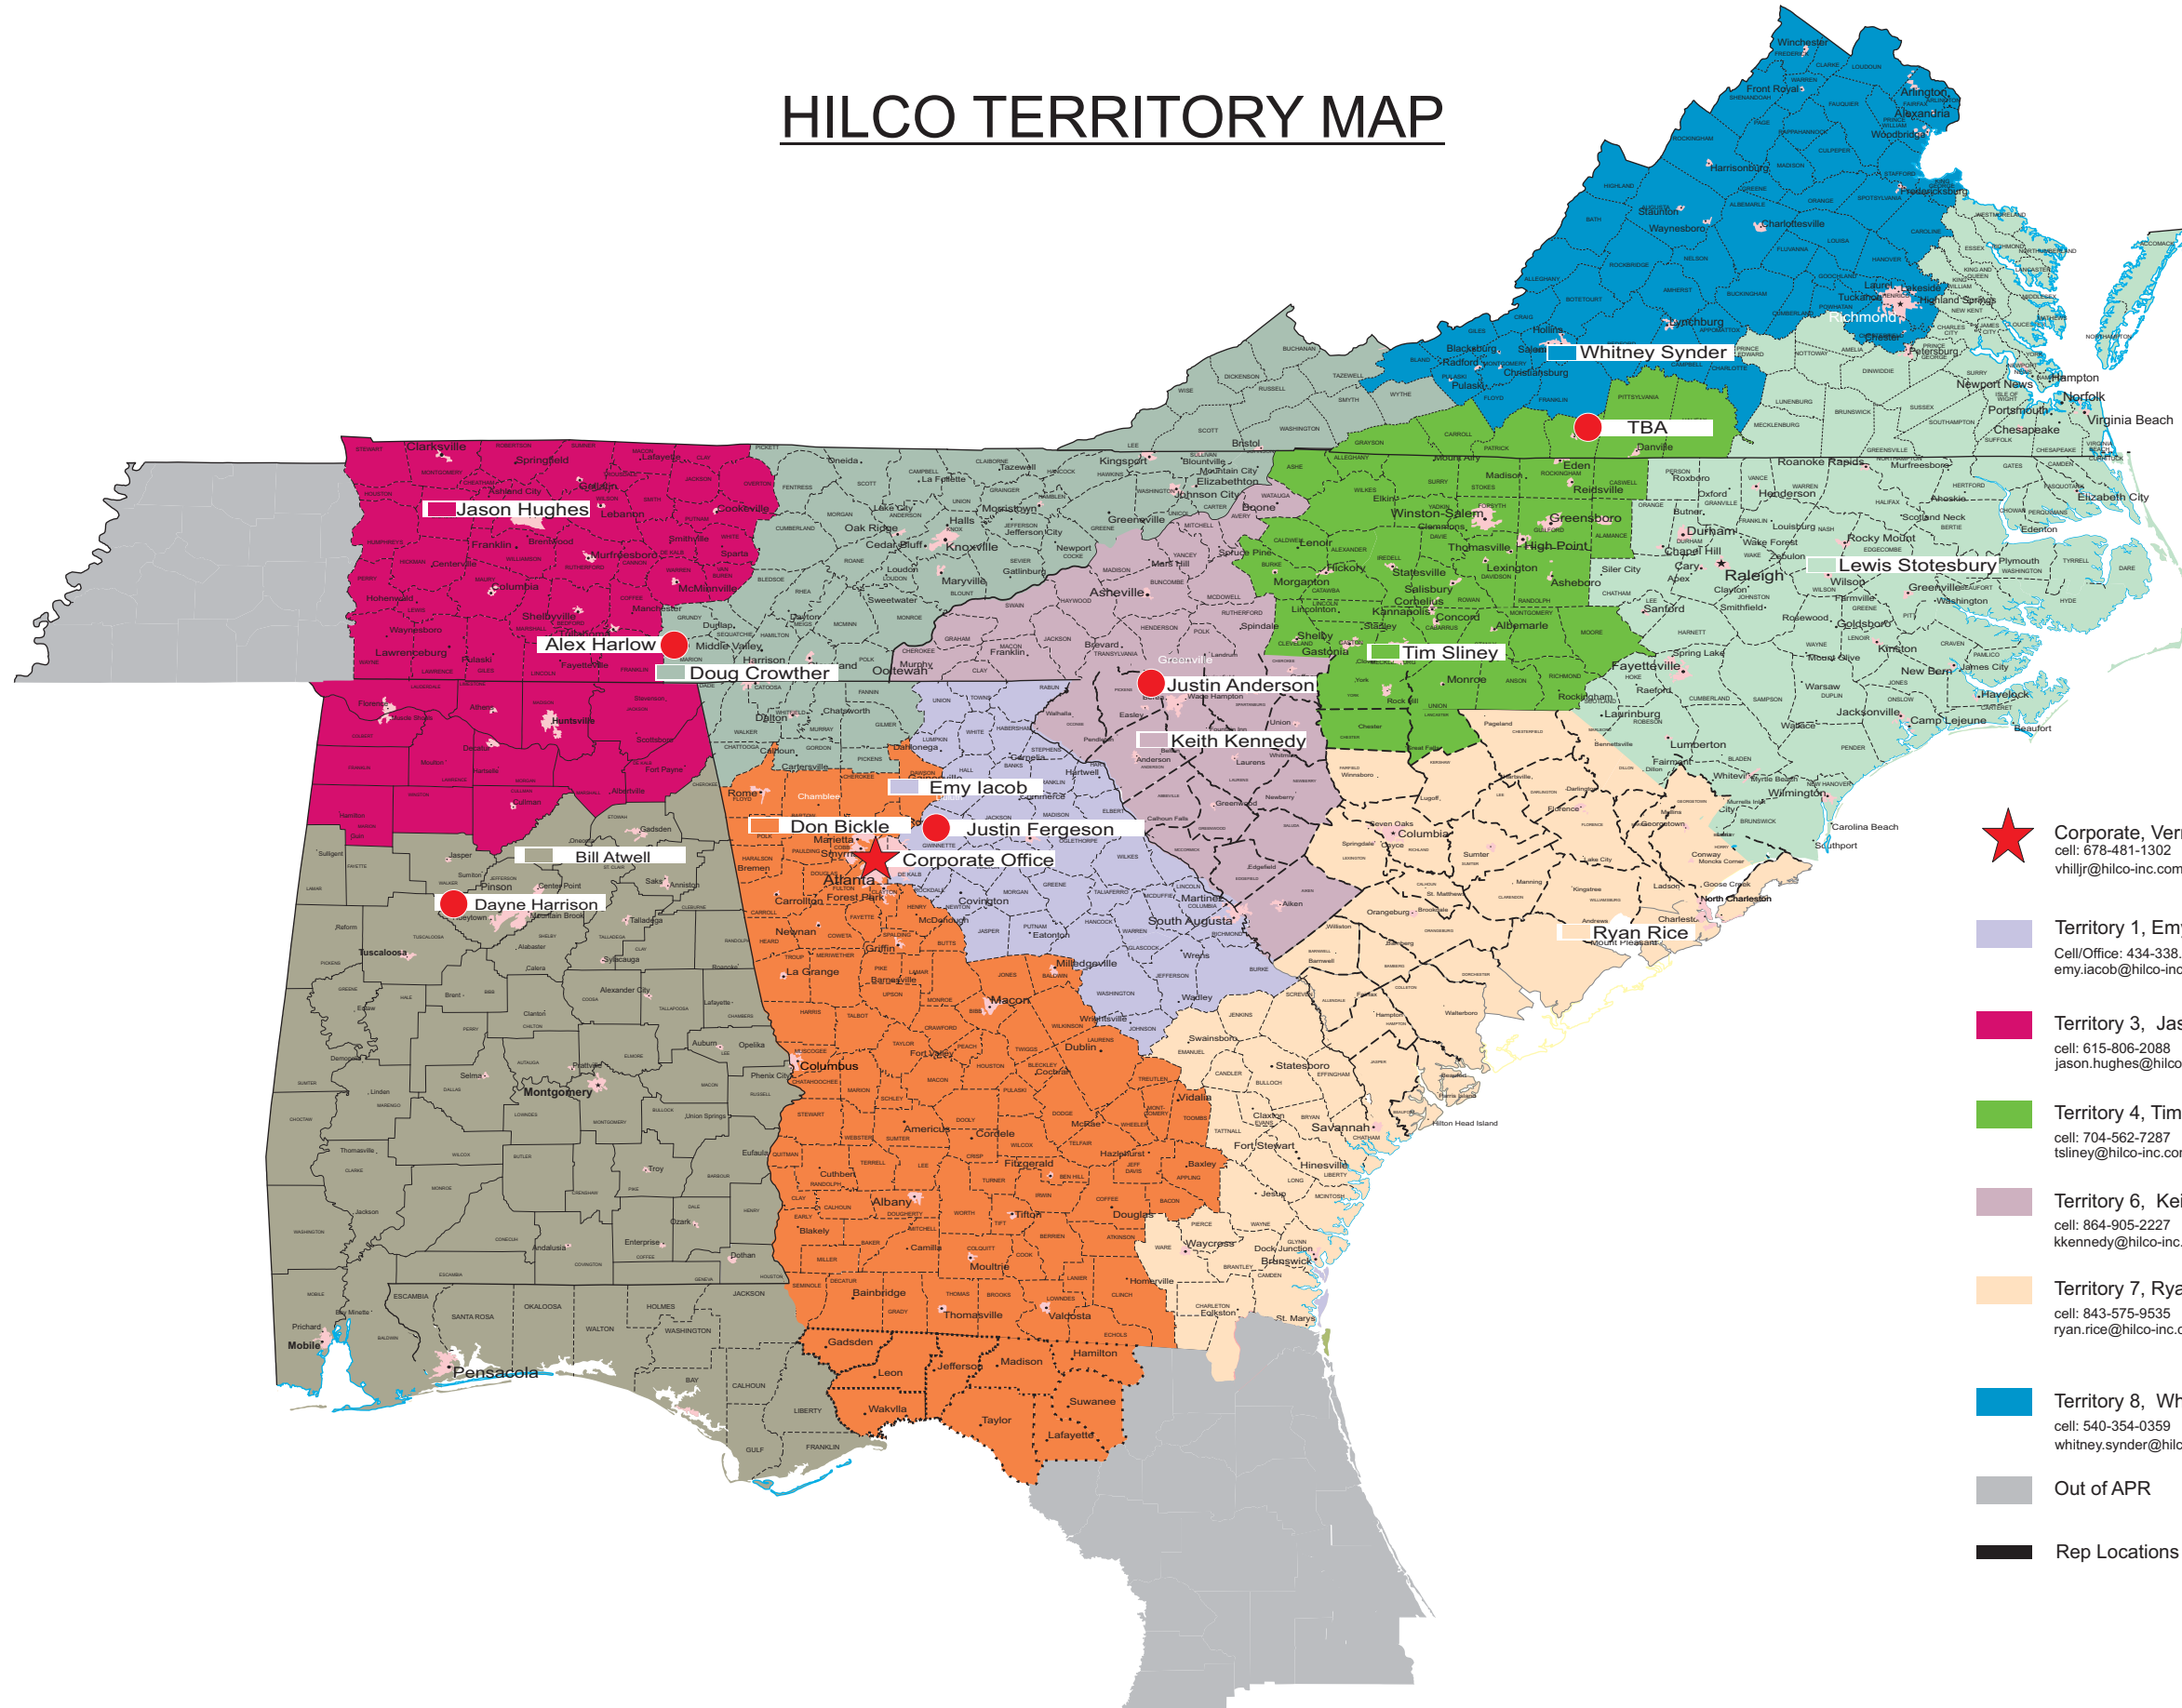

HILCO TERRITORY MAP

-  Corporate, Vern Hill Jr.
cell: 678-481-1302
vhilljr@hilco-inc.com
-  Territory 1, Emy Iacob
Cell/Office: 434-338-9634
emy.iacob@hilco-inc.com
-  Territory 3, Jason Hughes
cell: 615-806-2088
jason.hughes@hilco-inc.com
-  Territory 4, Tim Sliney
cell: 704-562-7287
tsliney@hilco-inc.com
-  Territory 6, Keith Kennedy
cell: 864-905-2227
kkennedy@hilco-inc.com
-  Territory 7, Ryan Rice
cell: 843-575-9535
ryan.rice@hilco-inc.com
-  Territory 8, Whitney Synder
cell: 540-354-0359
whitney.synder@hilco-inc.com
-  Out of APR
-  Rep Locations
-  Territory 11, Bill Atwell
cell: 334-618-2145
batwell@hilco-inc.com
-  Territory 12, Doug Crowther
cell: 423-595-1784
dcrowther@hilco-inc.com
-  Territory 14, Lewis Stotesbury
cell: 252-524-3982
lstotesbury@hilco-inc.com
-  Territory 16, Don Bickle
cell: 678-491-6407
don.bickle@hilco-inc.com
-  Application Engineer
 -  Alex Harlow
Cell/Office: 423-883-4907
alex.harlow@hilco-inc.com
 -  Application Engineer
 -  Justin Anderson
Cell/Office: 864-985-9005
justin.anderson@hilco-inc.com
 -  Sr. Application Engineer
 -  Dayne Harrison
Cell/Office: 205-601-2557
dayne.harrison@hilco-inc.com
 -  Application Engineer
 -  Justin Ferguson
Cell: 256-484-7110
justin.ferguson@hilco-inc.com
 -  Application Engineer
 -  TBA