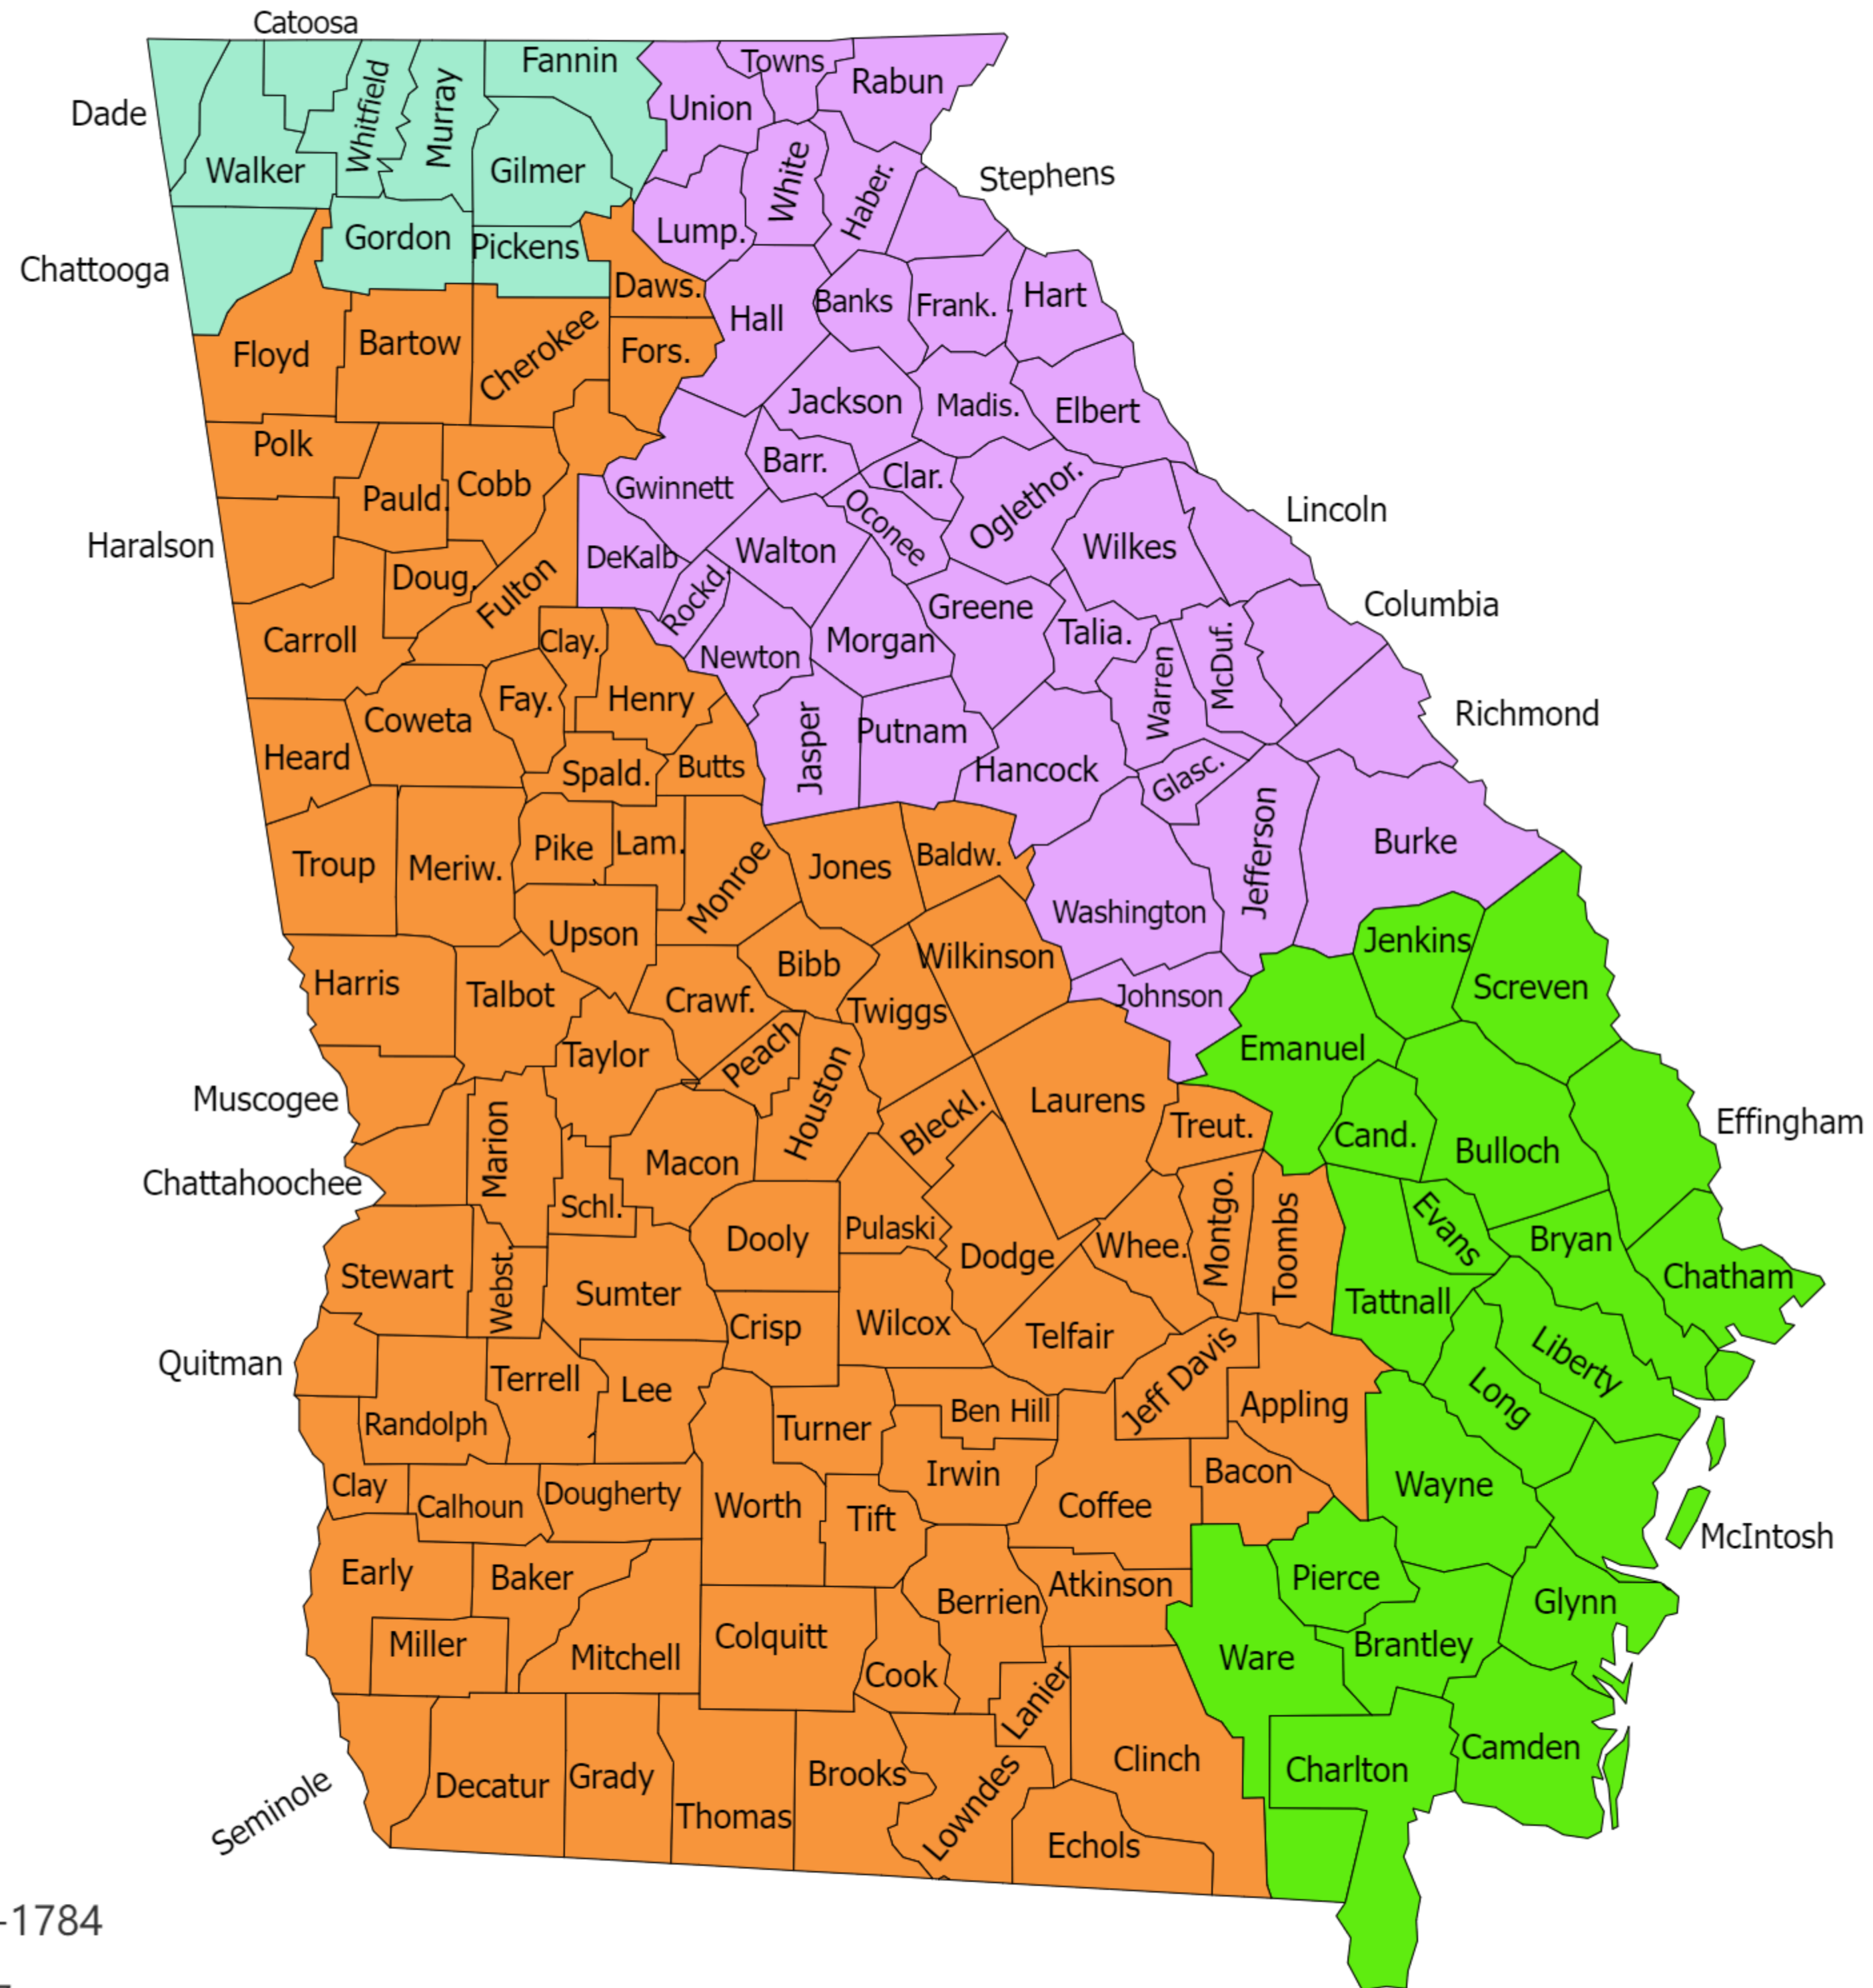

Georgia Hilco APR Map

- Ryan Rice Cell (843)575-9535
- Doug Crowther Cell (423)595-1784
- Don Bickle Cell (678)491-6407
- Emy Iacob Cell (434)338-9634