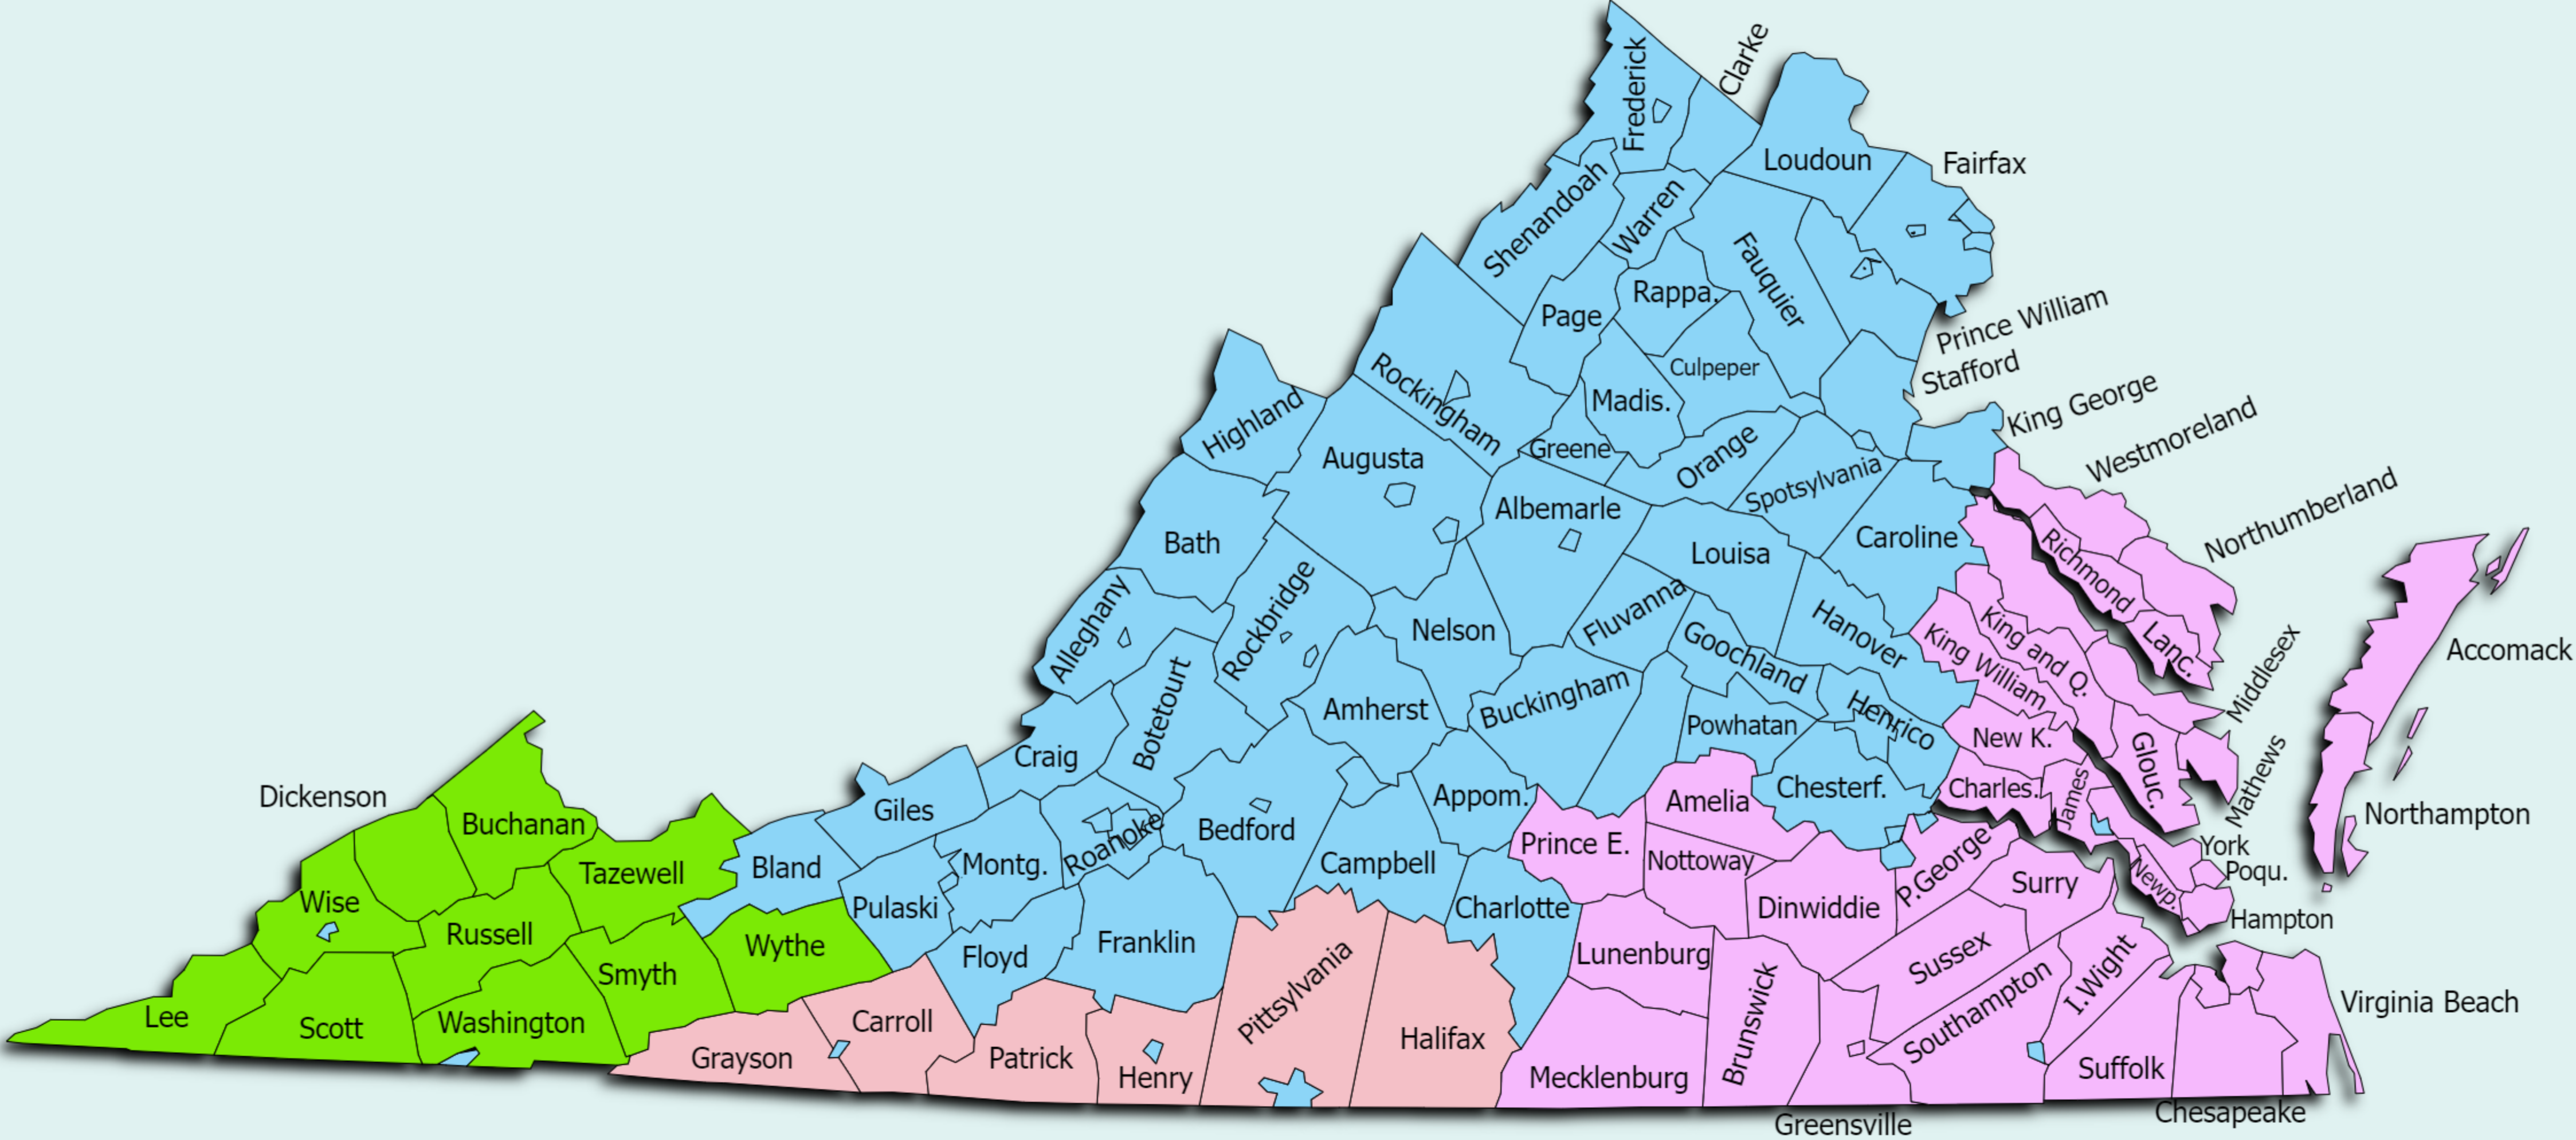

# Virginia Hilco APR Map

- Lewis Stotesbury 252.524.3982
- Doug Crowther 423.595.1784
- Whitney Snyder 540.354.0359
- Tim Sliney 704.562.7287