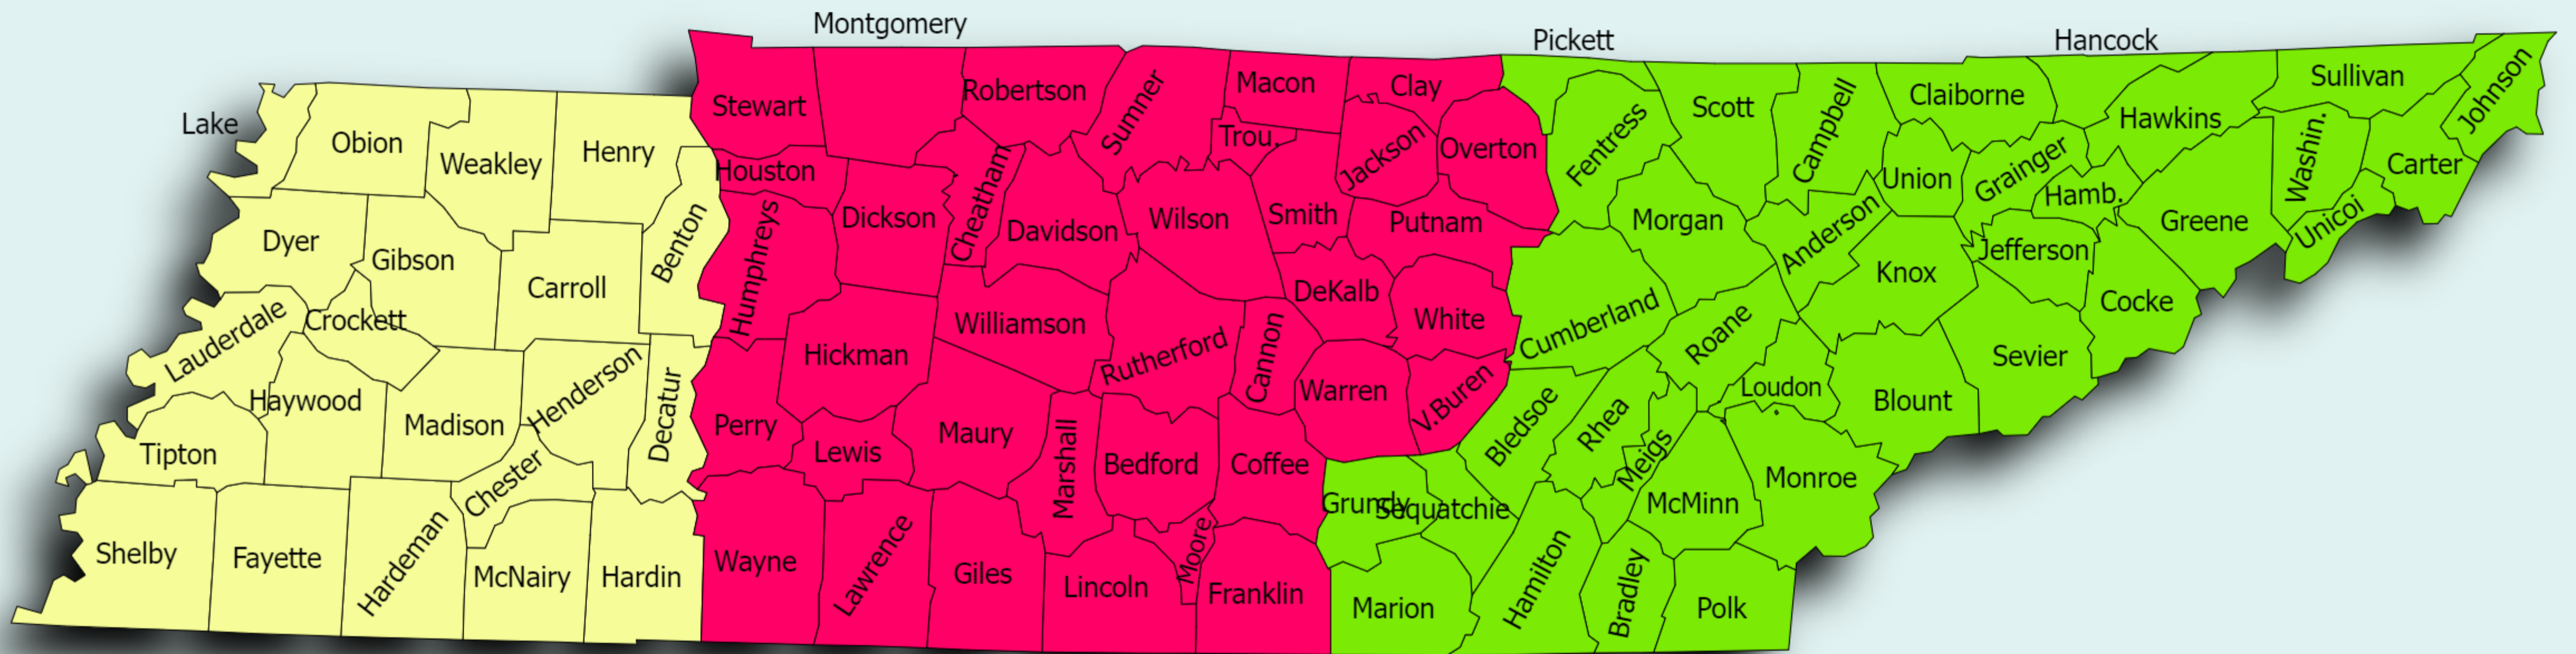

Tennessee Hilco APR Map

- ADC's Terr (Not Hilco)
- Doug Crowther 423.595.1784
- Jason Hughes 615.806.2088