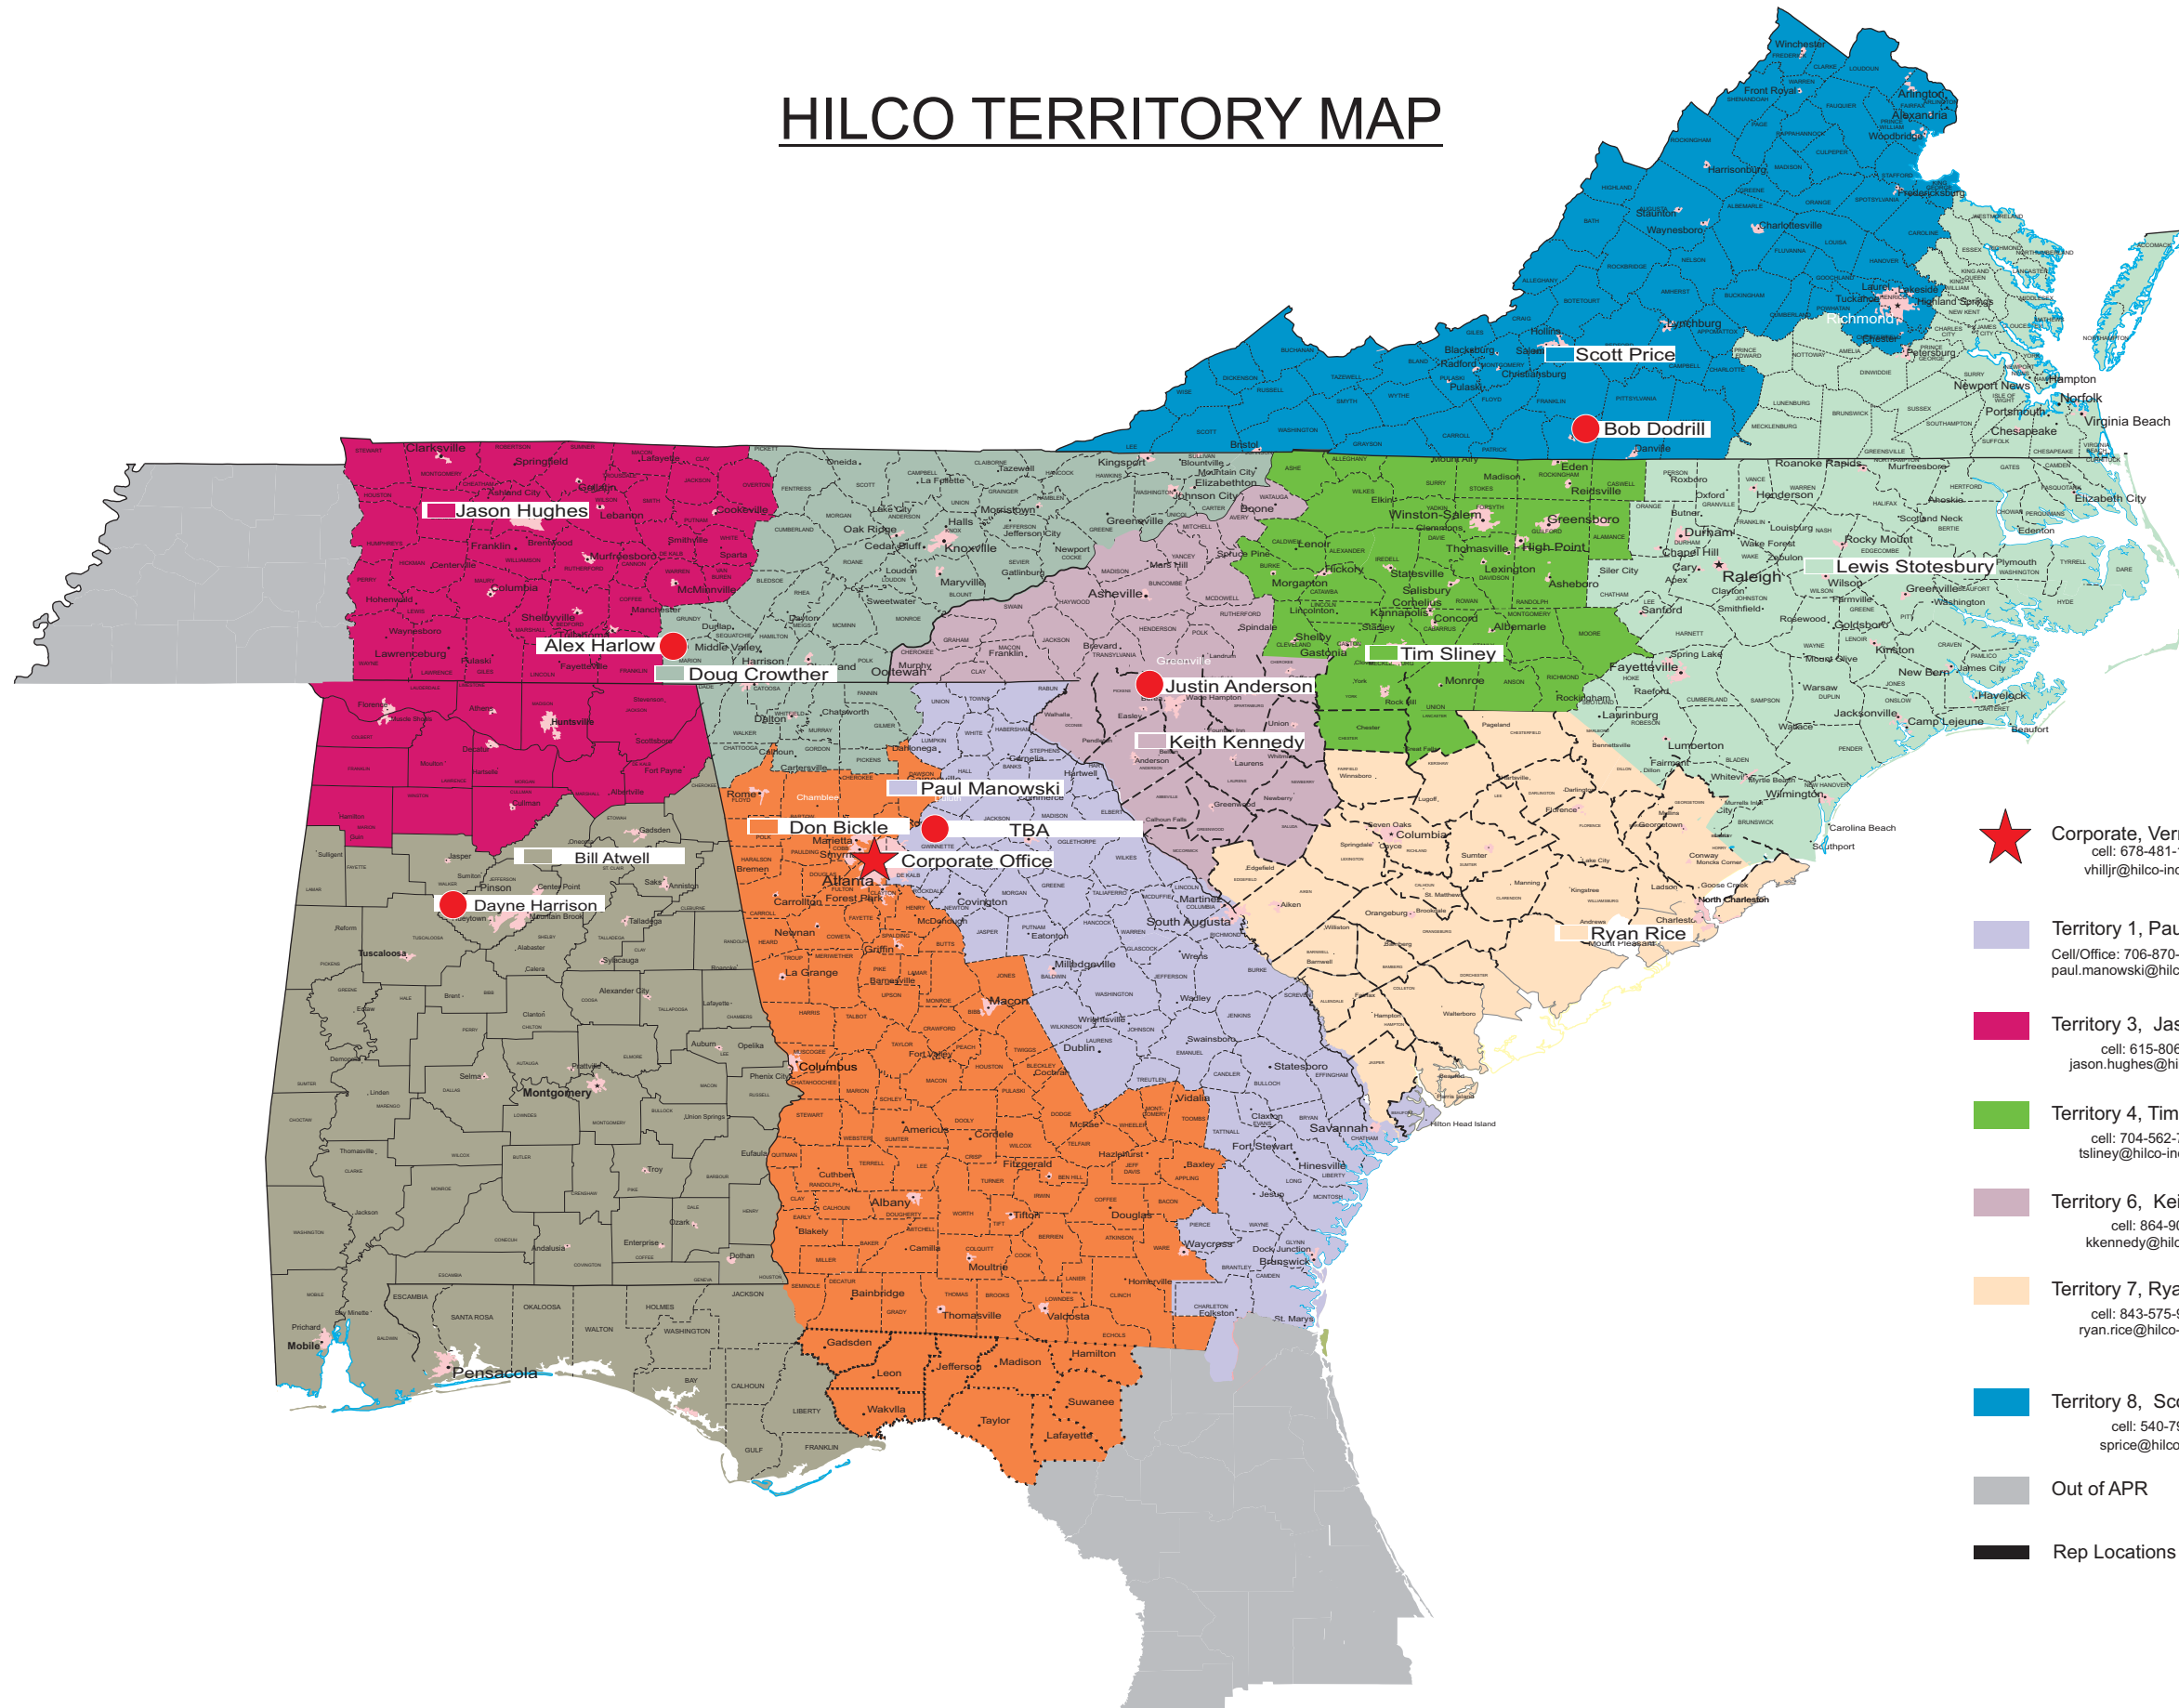

# HILCO TERRITORY MAP

-  Corporate, Vern Hill Jr.  
cell: 678-481-1302  
vhilljr@hilco-inc.com
-  Territory 1, Paul Manowski  
Cell/Office: 706-870-8926  
paul.manowski@hilco-inc.com
-  Territory 3, Jason Hughes  
cell: 615-806-2088  
jason.hughes@hilco-inc.com
-  Territory 4, Tim Slincy  
cell: 704-562-7287  
tslincy@hilco-inc.com
-  Territory 6, Keith Kennedy  
cell: 864-905-2227  
kkennedy@hilco-inc.com
-  Territory 7, Ryan Rice  
cell: 843-575-9535  
ryan.rice@hilco-inc.com
-  Territory 8, Scott Price  
cell: 540-797-1524  
sprice@hilco-inc.com
-  Out of APR
-  Rep Locations
-  Territory 11, Bill Atwell  
cell: 334-618-2145  
batwell@hilco-inc.com
-  Territory 12, Doug Crowther  
cell: 423-595-1784  
dcrowther@hilco-inc.com
-  Territory 14, Lewis Stotesbury  
Istotesbury@hilco-inc.com
-  Territory 16, Don Bickle  
cell: 678-491-6407  
don.bickle@hilco-inc.com
-  Application Engineer
  -  Alex Harlow  
Cell/Office: 423-883-4907  
alex.harlow@hilco-inc.com
  -  Application Engineer
    -  Justin Anderson  
Cell/Office: 864-985-9005  
justin.anderson@hilco-inc.com
    -  Sr. Application Engineer
      -  Dayne Harrison  
Cell/Office: 205-601-2557  
dayne.harrison@hilco-inc.com
      -  Sr. Application Engineer
        -  Bob Dodrill  
Cell/Office: 276-732-2206  
bob.dodrill@hilco-inc.com
        -  Application Engineer
          -  TBA