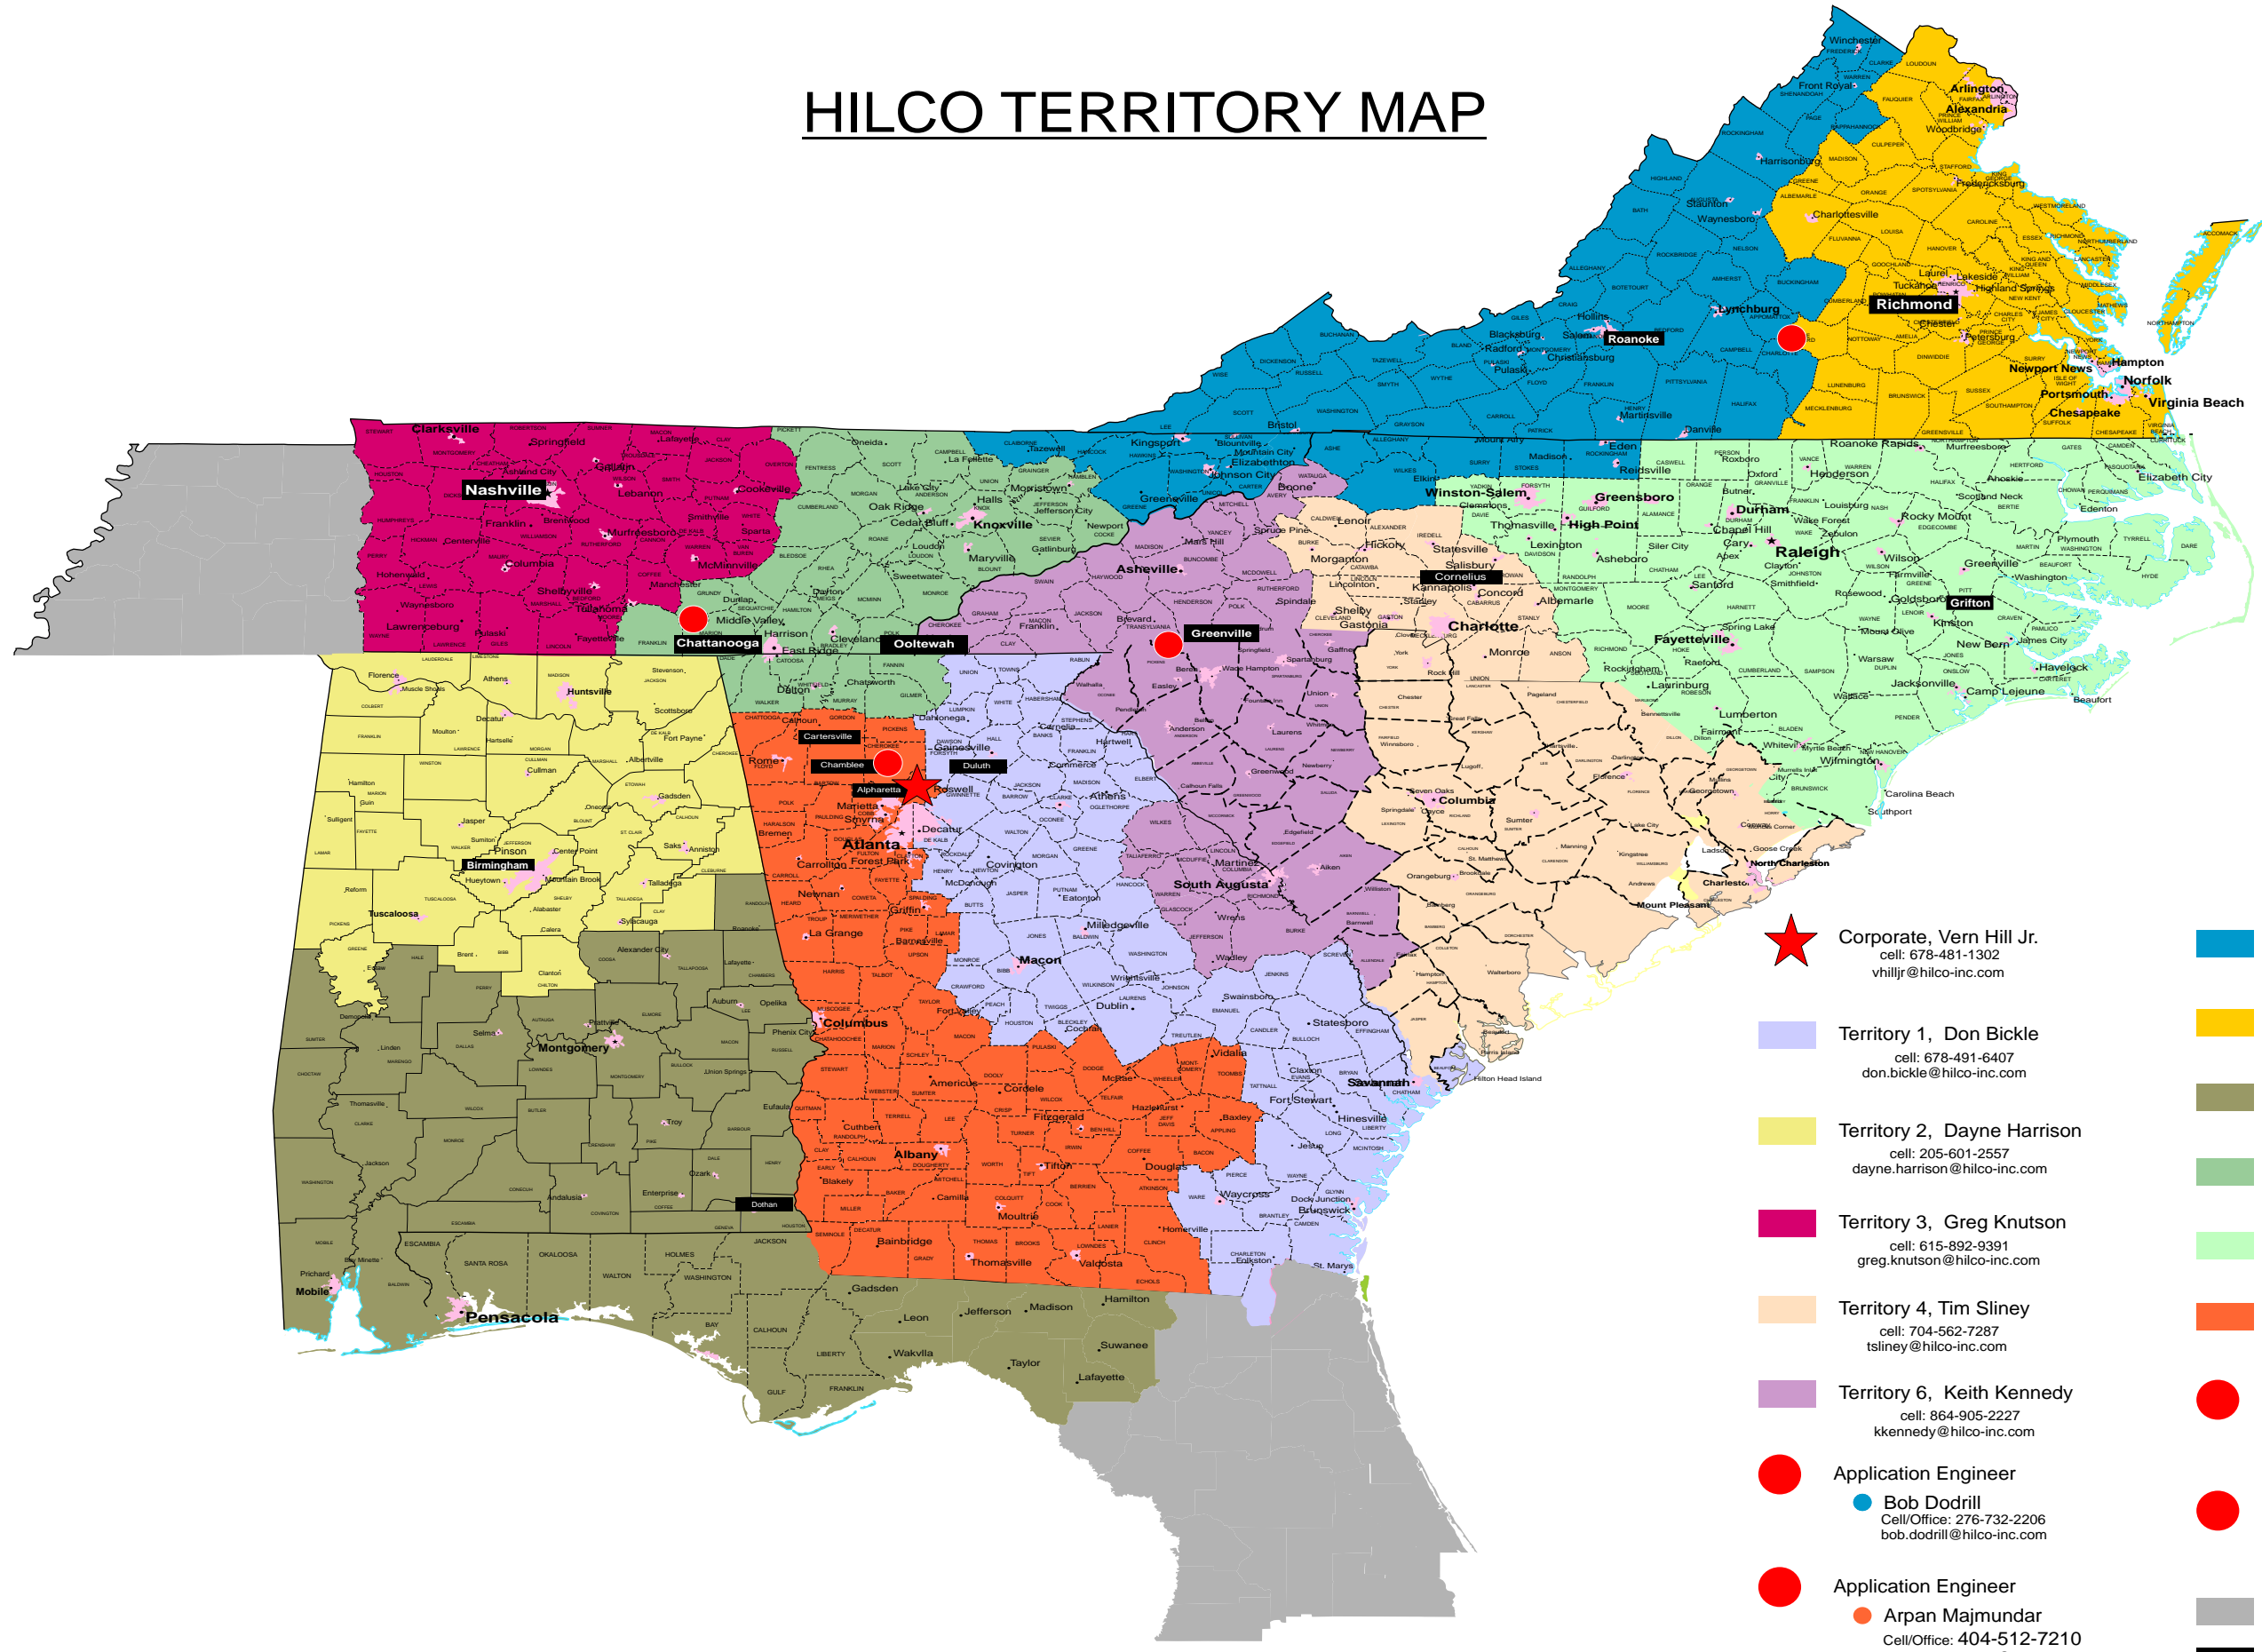

HILCO TERRITORY MAP

-  Corporate, Vern Hill Jr.
cell: 678-481-1302
vhiljr@hilco-inc.com
-  Territory 1, Don Bickle
cell: 678-491-6407
don.bickle@hilco-inc.com
-  Territory 2, Dayne Harrison
cell: 205-601-2557
dayne.harrison@hilco-inc.com
-  Territory 3, Greg Knutson
cell: 615-892-9391
greg.knutson@hilco-inc.com
-  Territory 4, Tim Sliney
cell: 704-562-7287
tsliney@hilco-inc.com
-  Territory 6, Keith Kennedy
cell: 864-905-2227
kkennedy@hilco-inc.com
-  Application Engineer
 Bob Dodrill
Cell/Office: 276-732-2206
bob.dodrill@hilco-inc.com
-  Application Engineer
 Arpan Majmundar
Cell/Office: 404-512-7210
arpan.majmundar@hilco-inc.com
-  Territory 8, Scott Price
cell: 540-797-1524
sprice@hilco-inc.com
-  Territory 9, Ray Tribendis
cell: 804-624-0846
ray.tribendis@hilco-inc.com
-  Territory 11, Bill Atwell
cell: 334-618-2145
batwell@hilco-inc.com
-  Territory 12, Doug Crowther
cell: 423-595-1784
dcrowther@hilco-inc.com
-  Territory 14, Lewis Stotesbury
cell: 252-524-3982
lstotesbury@hilco-inc.com
-  Territory 16, Chuck Gilliam
cell: 678-662-0242
chuck.gilliam@hilco-inc.com
-  Application Engineer
 Alex Harlow
Cell/Office: 423-883-4907
alex.harlow@hilco-inc.com
-  Application Engineer
 Justin Anderson
Cell/Office: 864-985-9005
justin.anderson@hilco-inc.com
-  Out of APR
-  Rep Locations