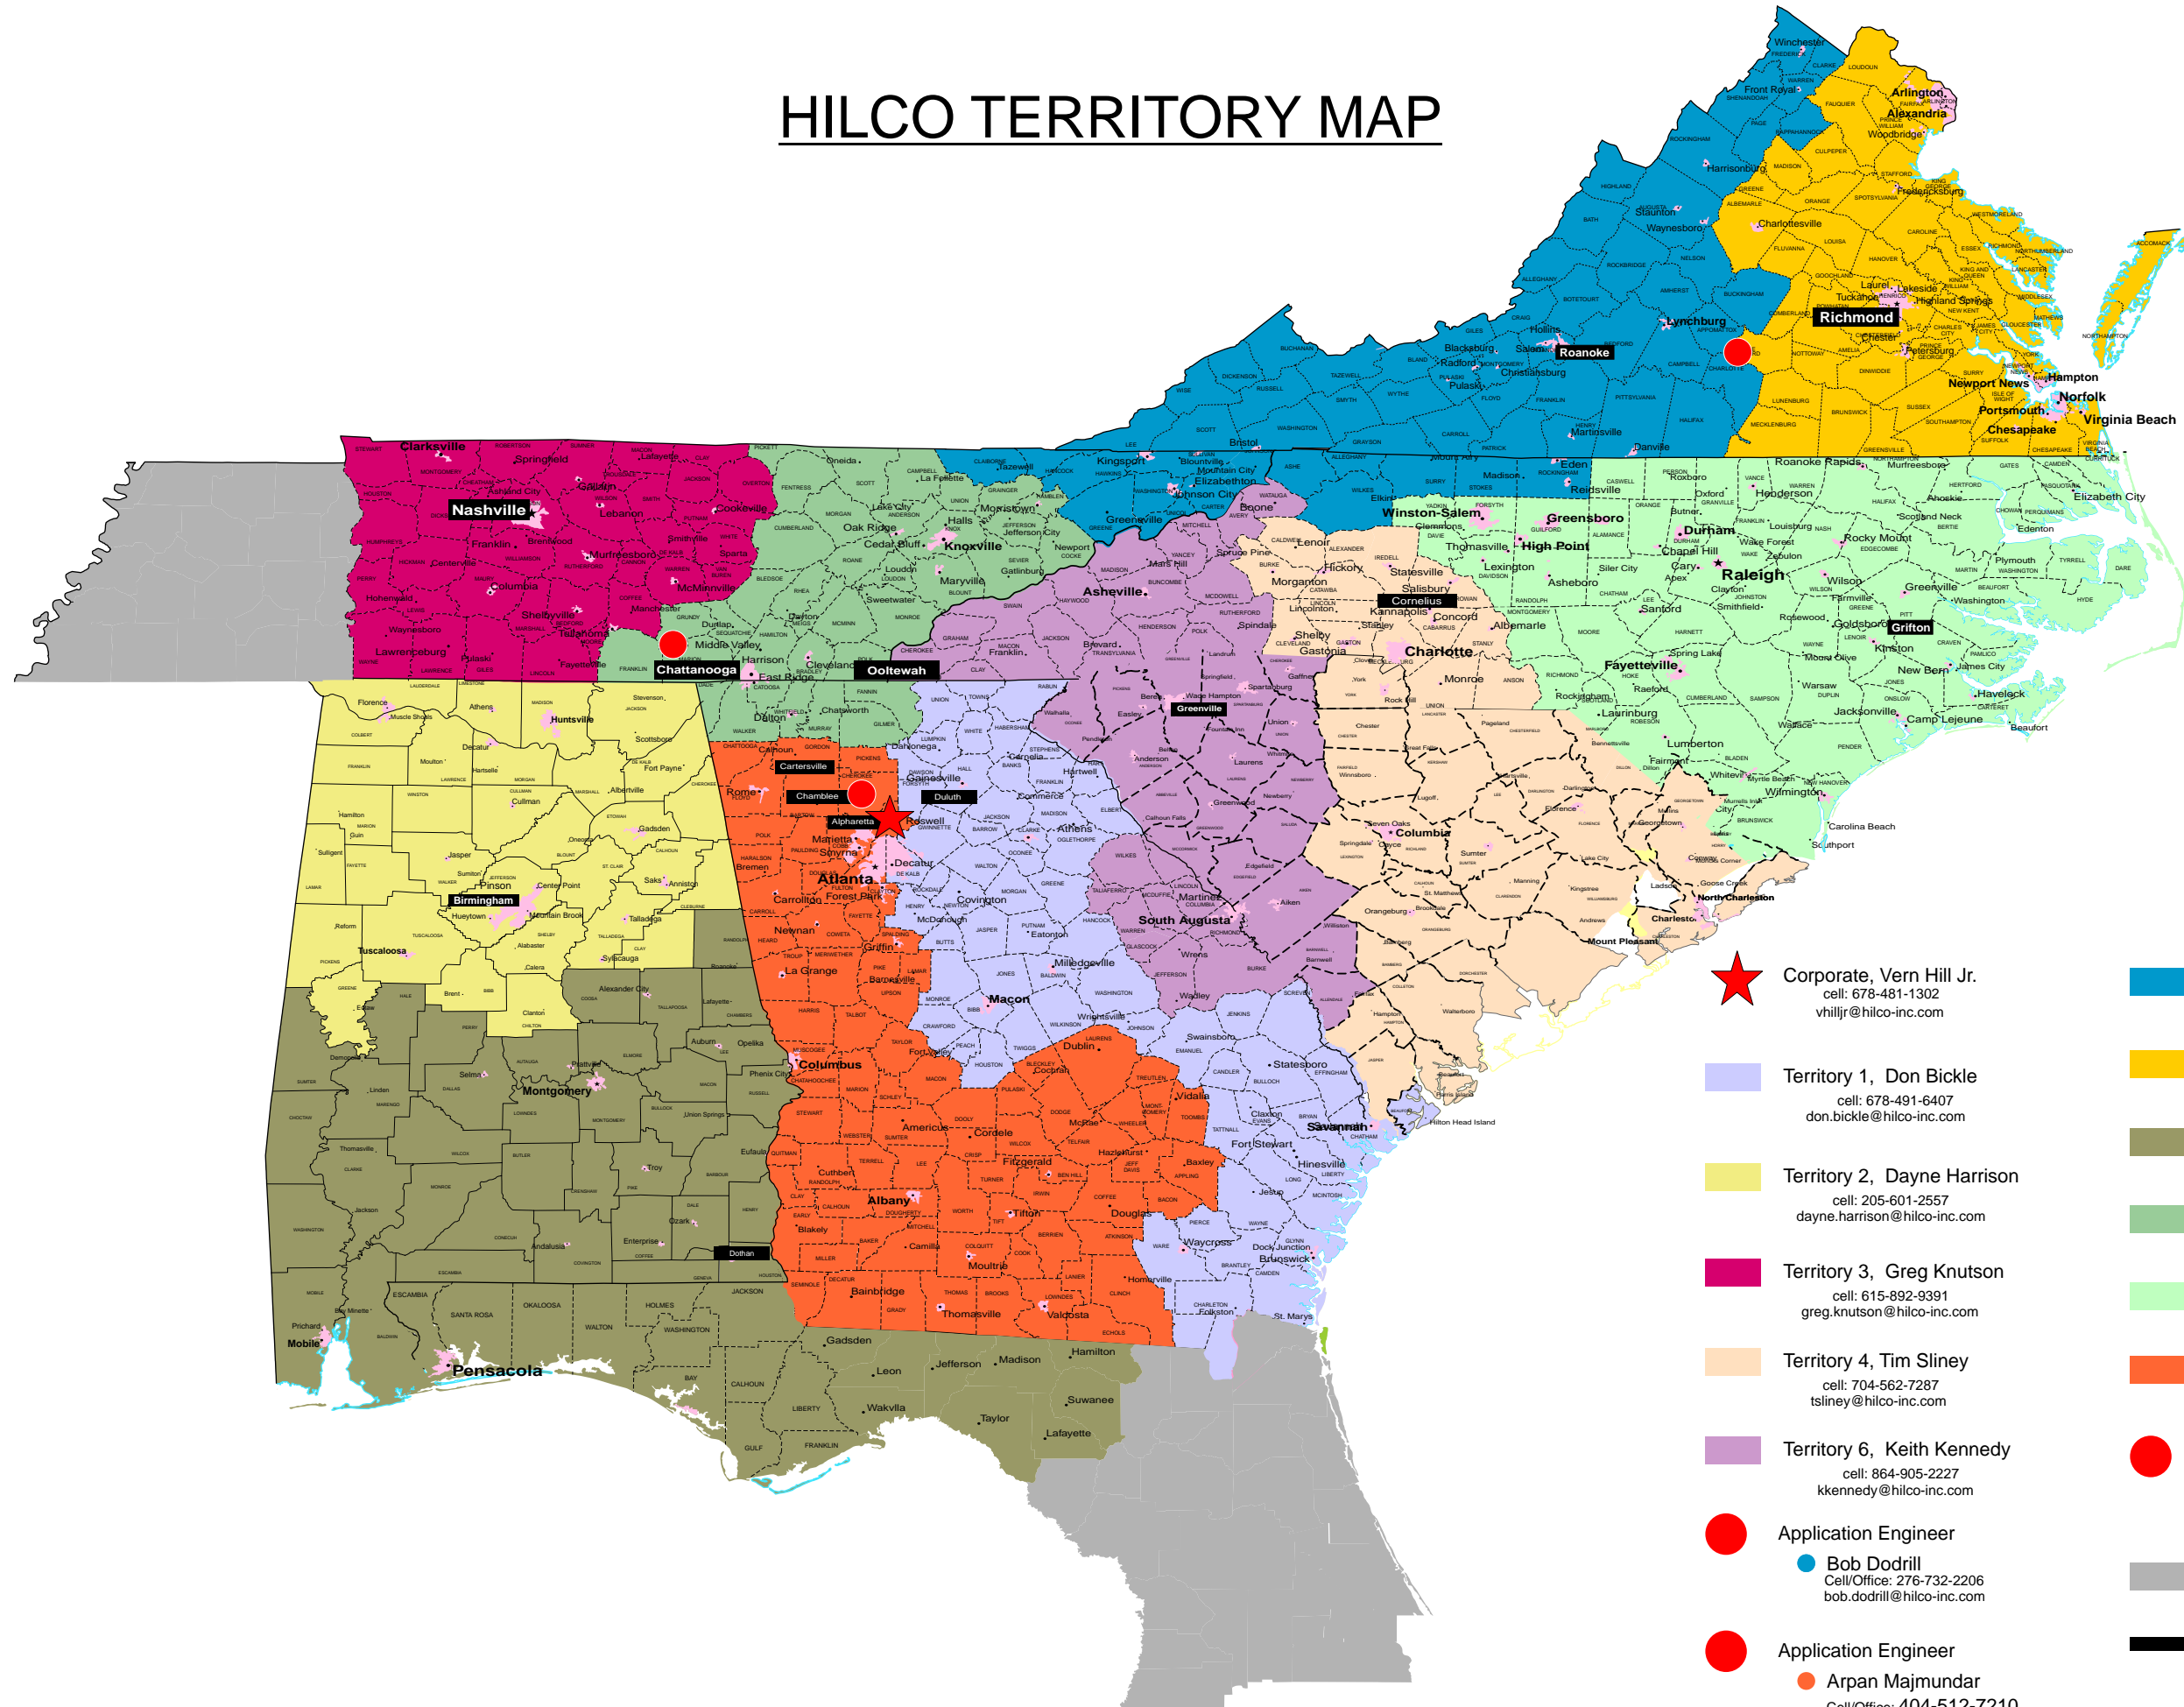

HILCO TERRITORY MAP

-  Corporate, Vern Hill Jr.
 cell: 678-481-1302
 vhilljr@hilco-inc.com
-  Territory 1, Don Bickle
 cell: 678-491-6407
 don.bickle@hilco-inc.com
-  Territory 2, Dayne Harrison
 cell: 205-601-2557
 dayne.harrison@hilco-inc.com
-  Territory 3, Greg Knutson
 cell: 615-892-9391
 greg.knutson@hilco-inc.com
-  Territory 4, Tim Sliney
 cell: 704-562-7287
 tsliney@hilco-inc.com
-  Territory 6, Keith Kennedy
 cell: 864-905-2227
 kkennedy@hilco-inc.com
-  Application Engineer
 -  Bob Dodrill
 Cell/Office: 276-732-2206
 bob.dodrill@hilco-inc.com
 -  Application Engineer
 -  Arpan Majmundar
 Cell/Office: 404-512-7210
 arpan.majmundar@hilco-inc.com
-  Territory 8, Scott Price
 cell: 540-797-1524
 sprice@hilco-inc.com
-  Territory 9, Ray Tribendis
 cell: 804-624-0846
 ray.tribendis@hilco-inc.com
-  Territory 11, Bill Atwell
 cell: 334-618-2145
 batwell@hilco-inc.com
-  Territory 12, Doug Crowther
 cell: 423-595-1784
 dcrowther@hilco-inc.com
-  Territory 14, Lewis Stotesbury
 cell: 252-524-3982
 lstotesbury@hilco-inc.com
-  Territory 16, Chuck Gilliam
 cell: 678-662-0242
 chuck.gilliam@hilco-inc.com
-  Application Engineer
 -  Alex Harlow
 Cell/Office: 423-883-4907
 alex.harlow@hilco-inc.com
-  Out of APR
-  Rep Locations